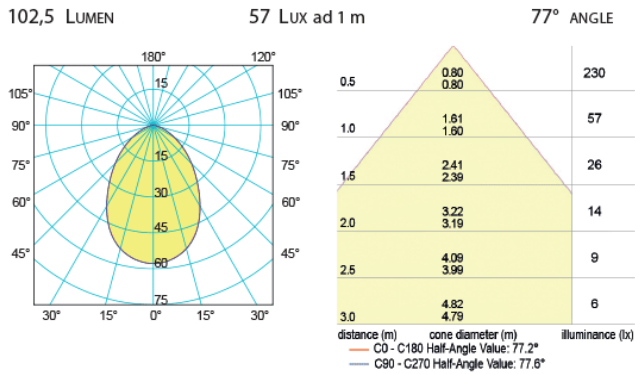

Hydra Spotlight

From
£25.07

Excl. Tax: £20.89

Product Images

Short Description

The Hydra spotlight is an exterior grade fitting which can be used in a variety of applications. The bezel is made from polished 316 grade stainless steel and is extremely durable. Three different lighting element types are available for this spotlight: Power LED, SMD LED or G4 halogen.

- Marine-grade stainless steel bezel
- Technopolymer body with screw fixing
- Power LED, SMD LED or G4 halogen lighting element types
- Exterior grade with IP65 rating
- Power LED and SMD LED available in 3200°K or 4000°K
- Power LED also available with red/white and blue/white switchable output on request

Description

HYDRA
art./ref. 6020

SMD LED

Power LED

Additional Information

Weight (kg)	0.200000
Manufacturer	Foresti & Suardi
Installation	Recessed
Input Voltage	10-30Vdc
IP Rating	IP65
Dimmer	Yes
Bezel Size (mm)	80.50 x 80.50
Finish	316 Stainless Steel