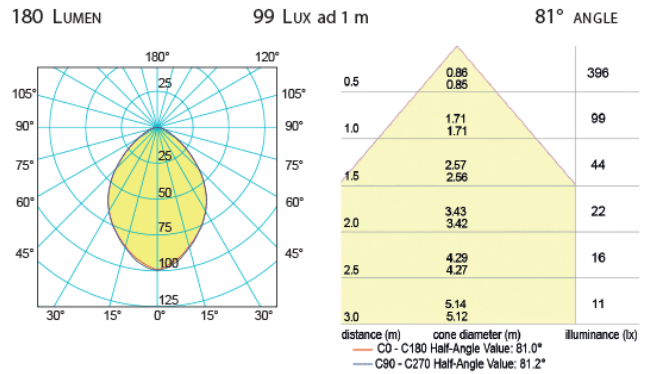

Description

HYDRA
art./ref. 6020

SMD LED

Power LED

Additional Information

Weight (kg)	0.200000
Manufacturer	Foresti & Suardi
Installation	Recessed
Input Voltage	10-30Vdc
IP Rating	IP65
Dimmer	Yes
Bezel Size (mm)	80.50 x 80.50
Finish	316 Stainless Steel