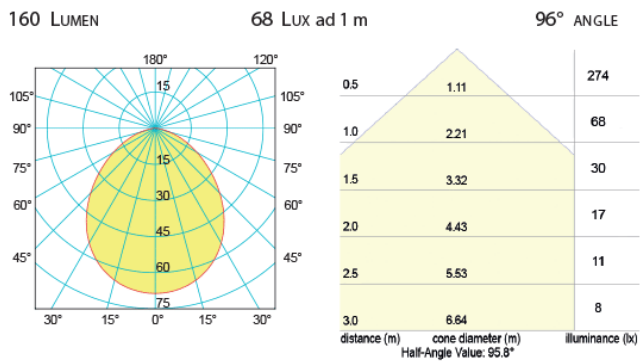

Short Description

Exterior grade spotlight with a techno polymer body and 316 stainless steel bezel.

- Power LED, SMD LED or G4 Halogen lighting elements
- Screw fixing
- Fully dimmable
- 316 stainless steel bezel ensures maximum durability in a marine environment

Description

SMD LED

Power LED