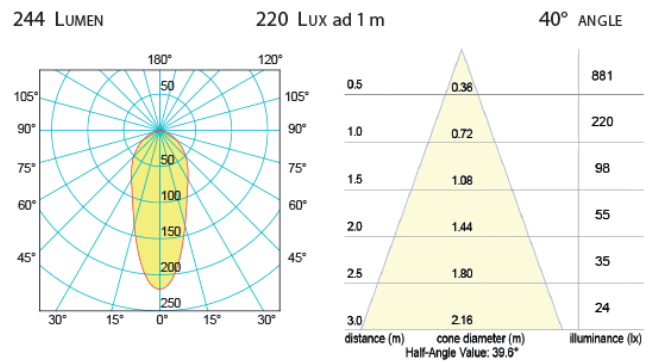

Short Description

Exterior grade spotlight with a techno polymer body and 316 stainless steel bezel.

- Power LED, SMD LED or G4 Halogen lighting elements
- Screw fixing
- Fully dimmable
- 316 stainless steel bezel ensures maximum durability in a marine environment

Description

SMD LED

Power LED