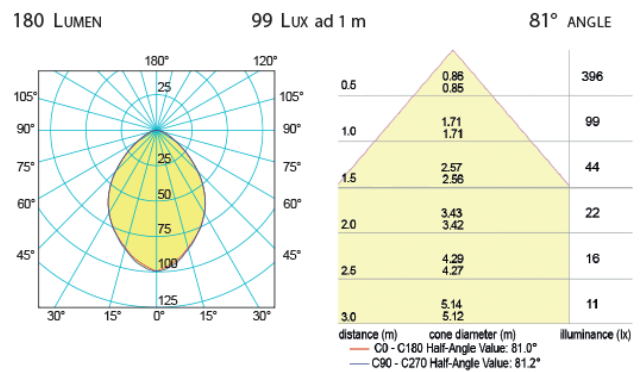

Description

OMEGA
art./ref. 6035

SMD LED

Power LED

Additional Information

Weight (kg)	0.200000
Manufacturer	Foresti & Suardi
Installation	Recessed
Input Voltage	12 / 24Vdc
IP Rating	IP65
Dimmer	Yes
Bezel Size (mm)	89.00 x 89.00
Finish	316 Stainless Steel