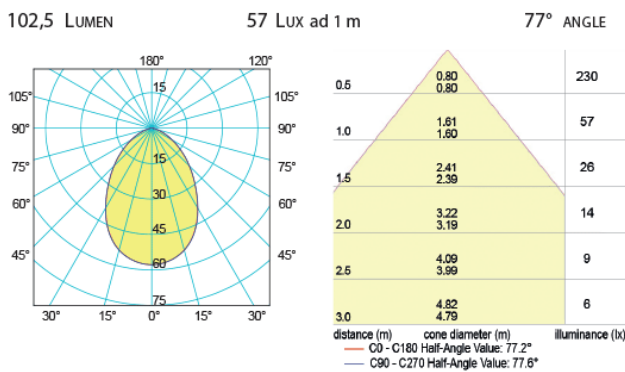

Omega Spotlight

From

£27.11

Excl. Tax: **£22.59**

Product Images

Short Description

The Omega spotlight is closely related to the Hydra range. The shape of the Omega spotlight is its differentiating feature, being part of the *Nautilus* design collection. The fitting is designed to match any of the items in the *Nautilus* collection, from luminaires to door handles and other fittings. Omega has a stainless steel bezel and is available in Power LED, SMD LED or G4 Halogen.

- Marine-grade stainless steel bezel
- Technopolymer body with screw fixing
- Power LED, SMD LED or G4 halogen lighting element types
- Exterior grade with IP65 rating
- Power LED and SMD LED available in 3200°K or 4000°K
- Power LED also available with red/white and blue/white switchable output on request

Description

OMEGA
art./ref. 6035

SMD LED

Power LED

Additional Information

Weight (kg)	0.200000
Manufacturer	Foresti & Suardi
Installation	Recessed
Input Voltage	12 / 24Vdc
IP Rating	IP65
Dimmer	Yes
Bezel Size (mm)	89.00 x 89.00
Finish	316 Stainless Steel

Product Options

Light Element Type:	Power LED
	SMD LED
	G4 Halogen
LED Colour:	White 3200°K
	White 4000°K
	N/A