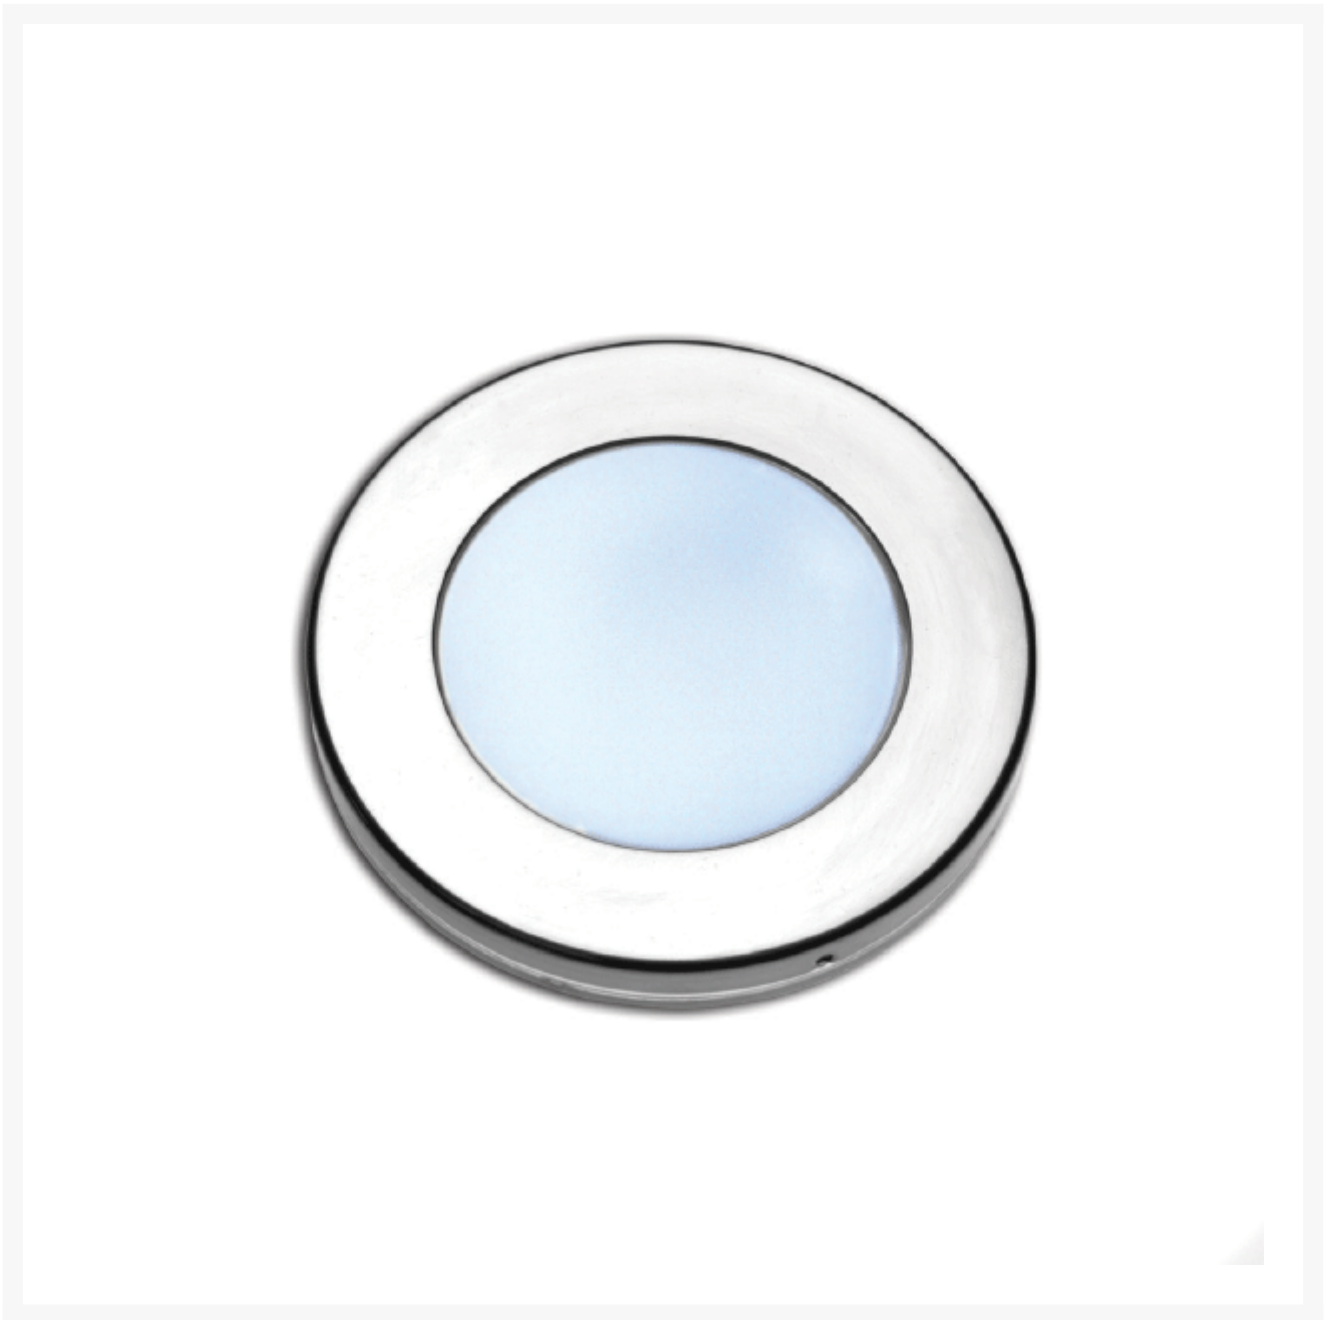

Sagittarius C Spotlight

From
£56.15

Excl. Tax: £46.79

Product Images

Short Description

A marine-grade waterproof spotlight with a stainless steel bezel. The Sagittarius spotlight is a very slim design which enables it to be used in a wide variety of locations. This particular model has a shallow recess of just 6mm.

- LED spotlight with a white output of either 3200°K or 4000°K
- 10-30Vdc multivoltage input
- Shallow design with just 6mm recess depth required
- Screw fitting (screws not included)
- 316 grade stainless steel bezel

Description

150 LUMEN

50 Lux ad 1 m

117° ANGLE

distance (m)	cone diameter (m)	illuminance (lx)
0.5	1.63	199
1.0	3.25	50
1.5	4.88	22
2.0	6.50	12
2.5	8.13	8
3.0	9.75	6

Half-Angle Value: 116.8°

Additional Information

Product Options

LED Colour:	White 3200°K
	White 4000°K