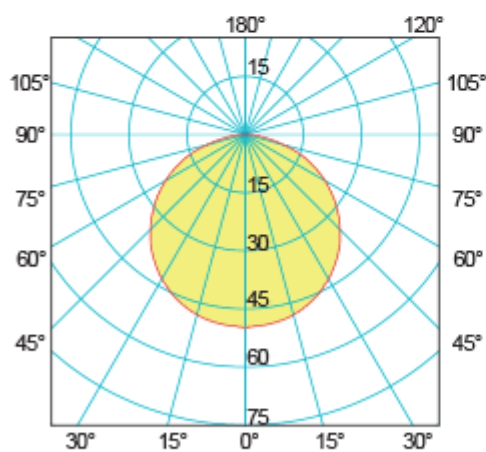

- LED spotlight with a white output of either 3200°K or 4000°K
- 10-30Vdc multivoltage input
- Shallow design with just 6mm recess depth required
- Screw fitting (screws not included)
- 316 grade stainless steel bezel

Description

150 LUMEN

50 Lux ad 1 m

117° ANGLE

distance (m)	cone diameter (m)	illuminance (lx)
0.5	1.63	199
1.0	3.25	50
1.5	4.88	22
2.0	6.50	12
2.5	8.13	8
3.0	9.75	6

Half-Angle Value: 116.8°

Additional Information

Weight (kg)	0.100000
Manufacturer	Foresti & Suardi
Installation	Recessed
Light Element Type	Power LED
Lens Angle	117°
Lux Level at 1 Metre	50.00
Lumens	150.00
Lumens Per Watt (Lm)	50.00
Wattage	3W
CRI	>80.00
Input Voltage	10-30Vdc
IP Rating	IP67
Dimmer	Yes
Bezel Size (mm)	Ø71.50
Cut-out Size (mm)	Ø54.00
Depth (mm)	6.00
Finish	316 Stainless Steel