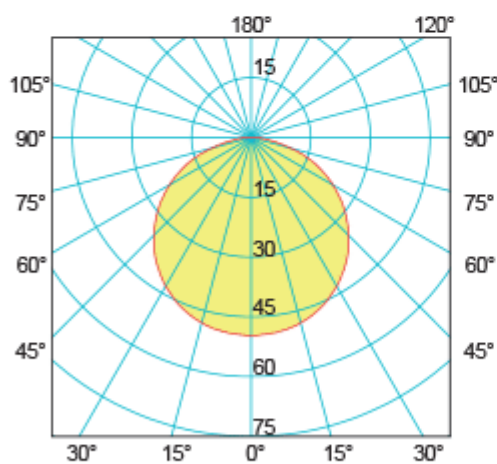

## Description

SAGITTARIUS S  
art./ref. 6045

Power LED

150 LUMEN

50 LUX ad 1 m

117° ANGLE

0.5	1.63	199
1.0	3.25	50
1.5	4.88	22
2.0	6.50	12
2.5	8.13	8
3.0	9.75	6

distance (m)      cone diameter (m)      illuminance (lx)  
Half-Angle Value: 116.8°