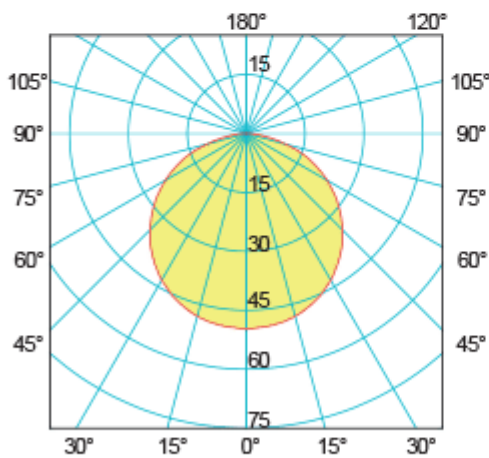

Description

ORION B
art./ref. 6050

Power LED

150 LUMEN

50 Lux ad 1 m

117° ANGLE

distance (m)	cone diameter (m)	illuminance (lx)
0.5	1.63	199
1.0	3.25	50
1.5	4.88	22
2.0	6.50	12
2.5	8.13	8
3.0	9.75	6

Half-Angle Value: 116.8°

Additional Information

Weight (kg)	0.320000
Manufacturer	Foresti & Suardi
Installation	Recessed
Light Element Type	Power LED
Lens Angle	117°
Lux Level at 1 Metre	50.00
Lumens	150.00
Lumens Per Watt (Lm)	50.00
Wattage	3W
CRI	>80
Input Voltage	10-30Vdc
IP Rating	IP67
Dimmer	Yes
Bezel Size (mm)	Ø118.00
Cut-out Size (mm)	Ø89.00
Depth (mm)	14.00
Finish	316 Stainless Steel