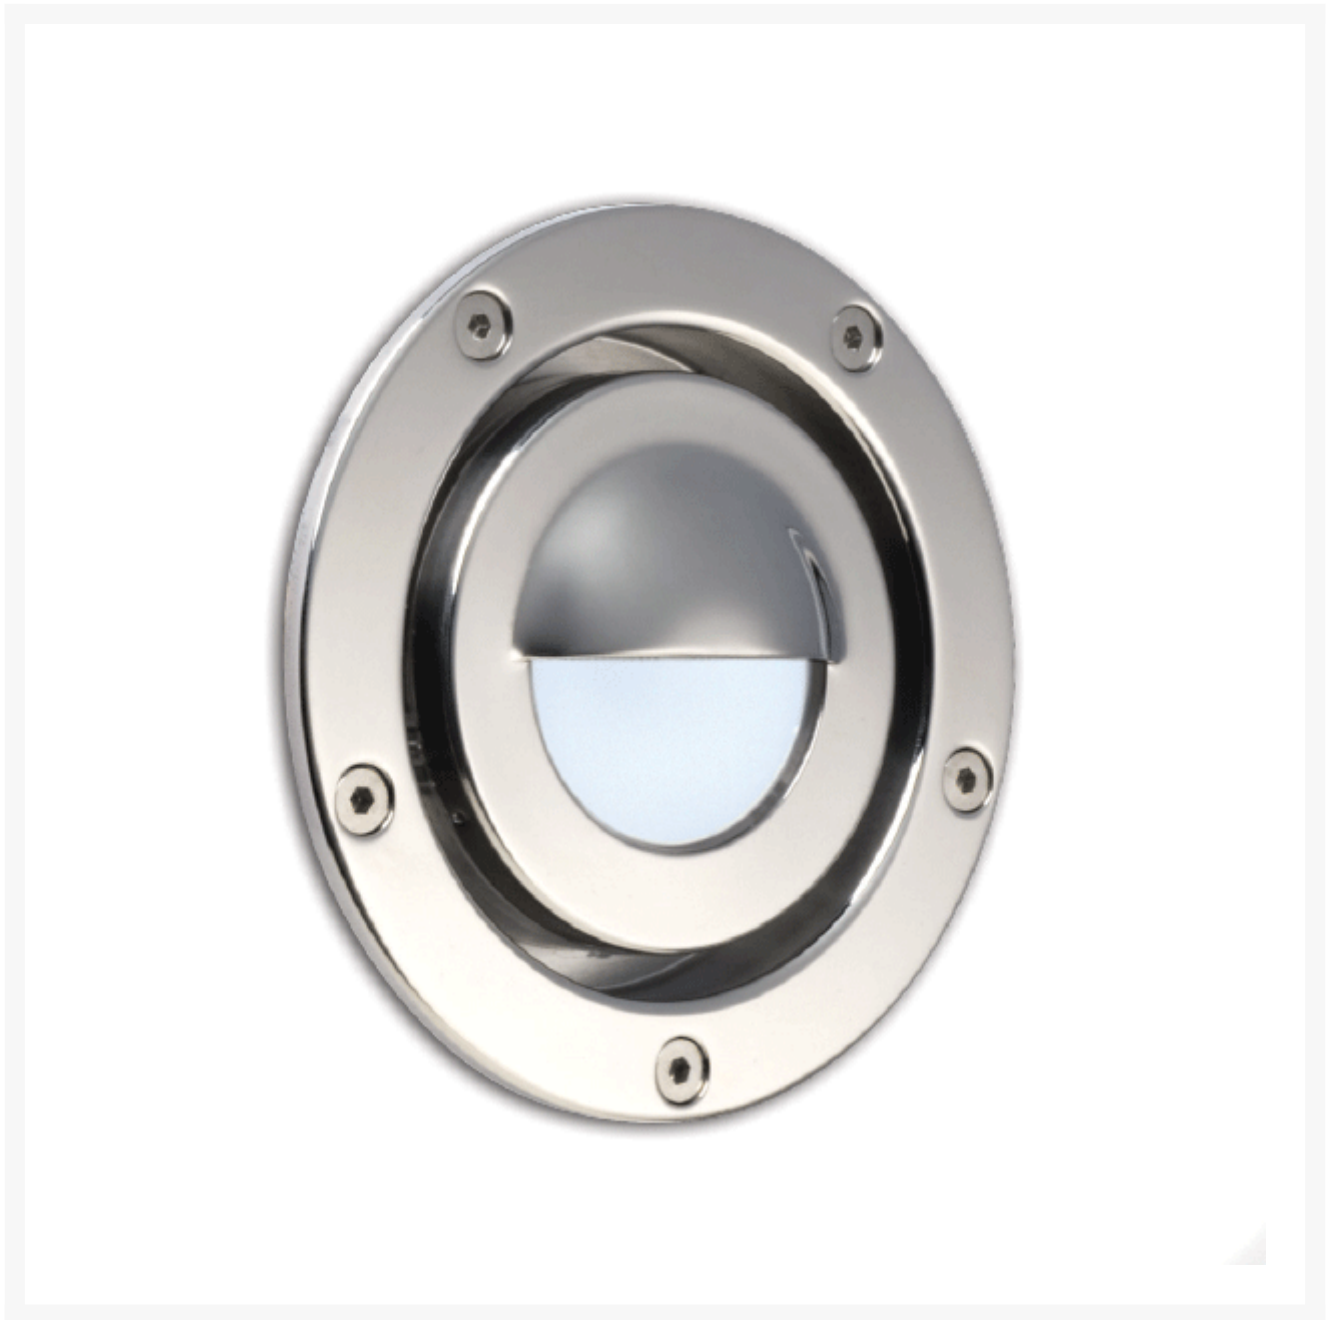

Orion BV Courtesy Light

From

£107.12

Excl. Tax: £89.27

Product Images

Short Description

The Orion family of exterior-grade luminaires make an impact in any exterior lighting plan. The all-stainless steel body with visible hex head fixings suggests immediately the marine-grade quality of these fittings. The shadow gap surrounding the lens of the fitting adds further to the luminaire's effect by creating a subtle halo lighting effect when illuminated. This courtesy light version of the fitting incorporates an eyelid feature in order to shine light straight down at the floor and avoid any glare.

- 316 marine-grade stainless steel body with polycarbonate lens
- Visible hex head fixings (supplied)
- Power LED module in 3200°K or 4000°K
- IP67 ingress protection and suitable for installation in wet areas
- Slim 14mm fitting ensures it can be used in a wide range of locations
- Eyelid anti-glare design

Additional Information

Weight (kg)	0.350000
Manufacturer	Foresti & Suardi
Installation	Recessed
Light Element Type	Power LED
Lens Angle	n/a
Wattage	3W
CRI	>80
Input Voltage	10-30Vdc
IP Rating	IP67
Dimmer	Yes
Bezel Size (mm)	Ø113.00
Cut-out Size (mm)	Ø89.00
Depth (mm)	14.00
Finish	316 Stainless Steel

Product Options

LED Colour:

White 3200°K

White 4000°K