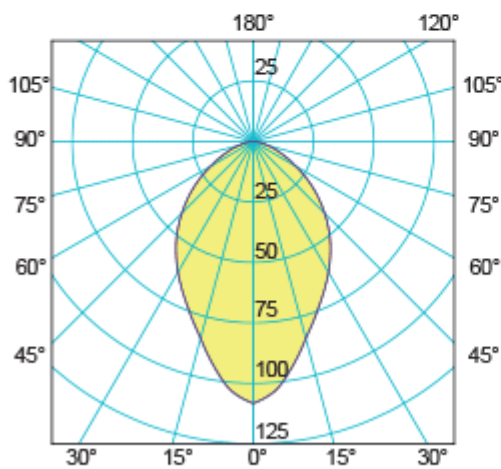

- 3.6 Watt Power LED in 3200°K or 4000°K
- 10-30Vdc input
- Choice of either chrome plated brass or 316 grade stainless steel bezel
- Interior or exterior application
- Dimmable

Description

BERENICES
art./ref. 6080

Power LED

180 LUMEN

108 LUX ad 1 m

36° ANGLE

0.5	0.32	433
1.0	0.64	108
1.5	0.98	48
2.0	1.3	27
2.5	1.62	17
3.0	1.94	12

distance (m) cone diameter (m) illuminance (lx)
Half-Angle Value: 36°

Additional Information

Weight (kg)	0.220000
Manufacturer	Foresti & Suardi
Installation	Recessed
Light Element Type	Power LED
Lens Angle	36°
Lux Level at 1 Metre	108.00
Lumens	180.00
Lumens Per Watt (Lm)	50.00
Wattage	3.6W
CRI	>80.00
Input Voltage	10-30Vdc
IP Rating	IP65
Dimmer	Yes
Bezel Size (mm)	Ø87.00
Cut-out Size (mm)	Ø73.00
Depth (mm)	28.00