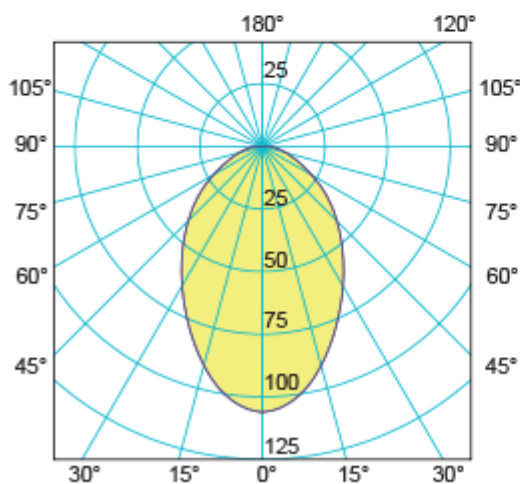

Power Led 3

195,5 LUMEN

106 LUX ad 1 m

37° ANGLE

distance (m)	cone diameter (m)	illuminance (lx)
0.5	0.17	424
1.0	0.66	106
1.5	1	47
2.0	1.34	26
2.5	1.68	16
3.0	2	11

Half-Angle Value: 37°

Additional Information