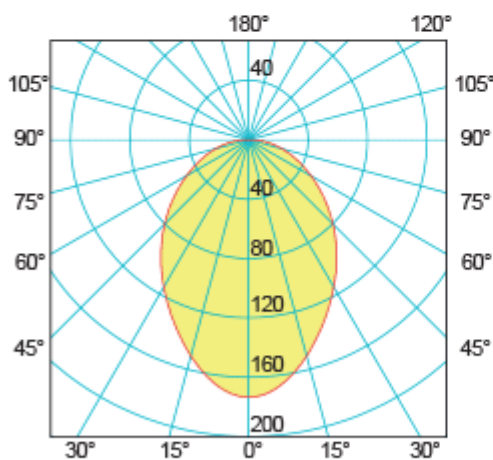

### Power LED

370 LUMEN

173 Lux ad 1 m

84° ANGLE

0.5	0.90	693
1.0	1.81	173
1.5	2.71	77
2.0	3.61	43
2.5	4.52	28
3.0	5.42	19

distance (m)      cone diameter (m)      illuminance (lx)  
Half-Angle Value: 84.2°