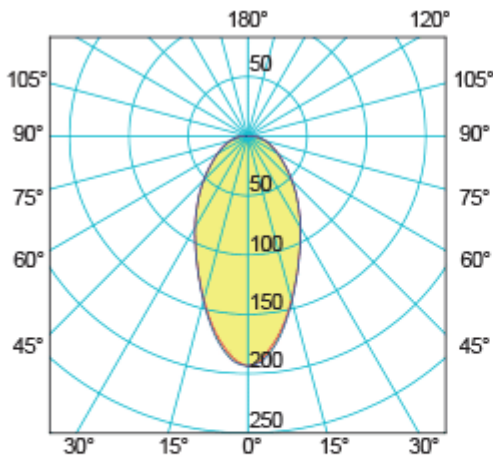

Power LED

279 LUMEN

193 Lux ad 1 m

55° ANGLE

distance (m) cone diameter (m) illuminance (lx)
 — C0 - C180 Half-Angle Value: 54.6°
 — C90 - C270 Half-Angle Value: 54.4°

Additional Information

Weight (kg)	0.154000
Manufacturer	Foresti & Suardi
Installation	Recessed
Input Voltage	12 / 24Vdc
IP Rating	IP65
Dimmer	Yes
Bezel Size (mm)	88.00 x 88.00
Depth (mm)	21.00
Finish	Frosted Glass