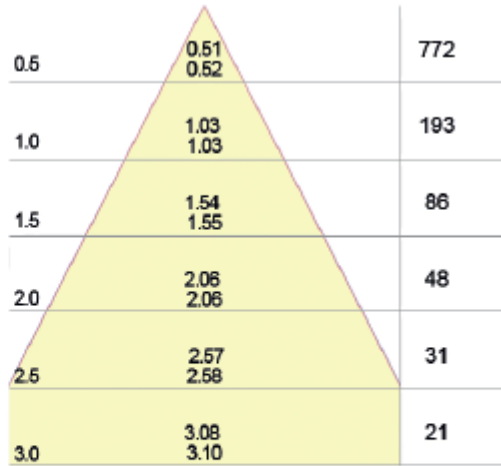

Antares QP Spotlight

From
£44.12

Excl. Tax: **£36.77**

Product Images

Short Description

Marine-grade spotlight for interior and exterior application. The product features a frosted glass bezel/lens and can be specified with either a 3.6 watt power LED module, a 4.5 watt RGB module or a G4 halogen bulb holder.

Power LED

279 LUMEN

193 Lux ad 1 m

55° ANGLE

distance (m) cone diameter (m) illuminance (lx)
 — C0 - C180 Half-Angle Value: 54.6°
 — C90 - C270 Half-Angle Value: 54.4°

Additional Information

Weight (kg)	0.154000
Manufacturer	Foresti & Suardi
Installation	Recessed
Input Voltage	12 / 24Vdc
IP Rating	IP65
Dimmer	Yes
Bezel Size (mm)	88.00 x 88.00
Depth (mm)	21.00
Finish	Frosted Glass