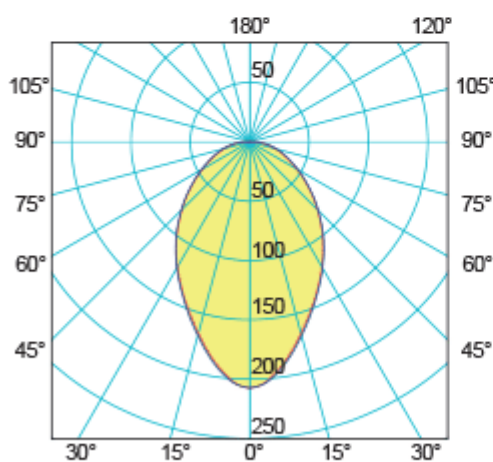

Power LED

388 LUMEN

203 LUX ad 1 m

74° ANGLE

0.5	0.75 0.74	828
1.0	1.50 1.48	207
1.5	2.24 2.22	92
2.0	2.99 2.96	52
2.5	3.74 3.70	33
3.0	4.49 4.44	23

distance (m) cone diameter (m) illuminance (lx)
 — C0 - C180 Half-Angle Value: 73.0°
 — C90 - C270 Half-Angle Value: 73.6°