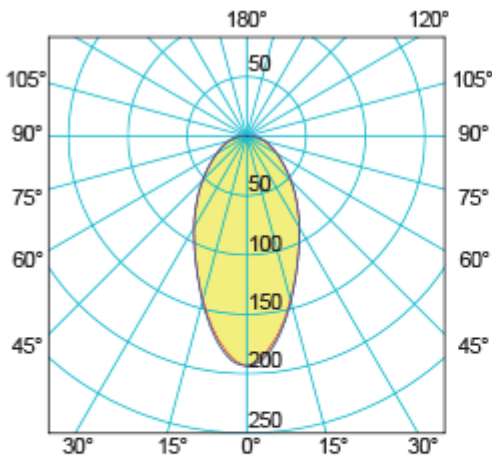

Power LED

279 LUMEN

193 Lux ad 1 m

55° ANGLE

distance (m)	cone diameter (m)	illuminance (lx)
0.5	0.51 0.52	772
1.0	1.03 1.03	193
1.5	1.54 1.55	86
2.0	2.06 2.06	48
2.5	2.57 2.58	31
3.0	3.08 3.10	21

— C0 - C180 Half-Angle Value: 54.6°
 — C90 - C270 Half-Angle Value: 54.4°