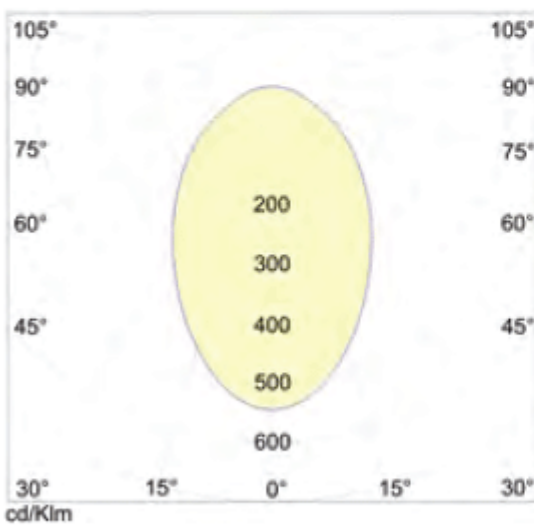

The Alhena 90 Top is a Ø90mm luminaire and is available in two lengths as standard although custom lengths are available on request.

- Tubular LED luminaire
- Power LED module in 3200°K or 4000°K
- Marine-grade construction
- 10-30Vdc input

Description

ALHENA -90top art./ref. 6130T

Power LED

195,5 L UMEN

106 L ux ad 1 m

37° ANGLE

Additional Information

Weight (kg)	1.100000
Manufacturer	Foresti & Suardi
Installation	Surface Mounted
Light Element Type	Power LED
Lens Angle	37°
Lux Level at 1 Metre	106.00
Lumens	195.50
Lumens Per Watt (Lm)	54.30
Wattage	3.6W
CRI	>80.00
Input Voltage	10-30Vdc
IP Rating	IP20
Dimmer	Yes
Finish	Chrome

Product Options

LED Colour:	White 3200°K
	White 4000°K
Length (mm):	100.00
	250.00