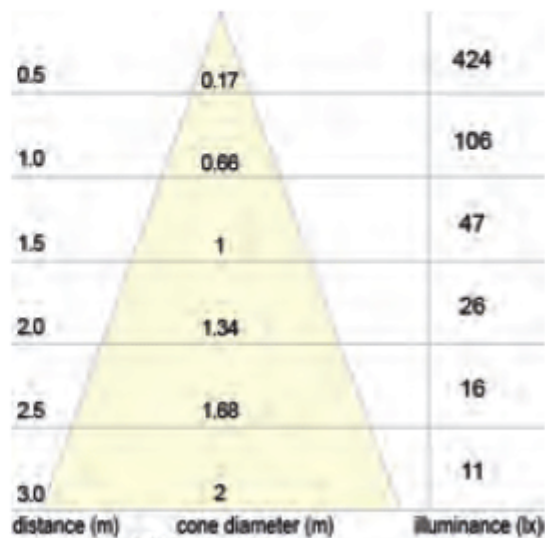

The Alhena 90 Top is a Ø90mm luminaire and is available in two lengths as standard although custom lengths are available on request.

- Tubular LED luminaire
- Power LED module in 3200°K or 4000°K
- Marine-grade construction
- 10-30Vdc input

Description

ALHENA -90top art./ref. 6130T

Power LED

195,5 L UMEN

106 L ux ad 1 m

37° ANGLE

Additional Information

Weight (kg)	1.100000
Manufacturer	Foresti & Suardi
Installation	Surface Mounted
Light Element Type	Power LED
Lens Angle	37°
Lux Level at 1 Metre	106.00
Lumens	195.50
Lumens Per Watt (Lm)	54.30
Wattage	3.6W
CRI	>80.00
Input Voltage	10-30Vdc
IP Rating	IP20
Dimmer	Yes
Finish	Chrome

Product Options

LED Colour:	White 3200°K
	White 4000°K
Length (mm):	100.00
	250.00