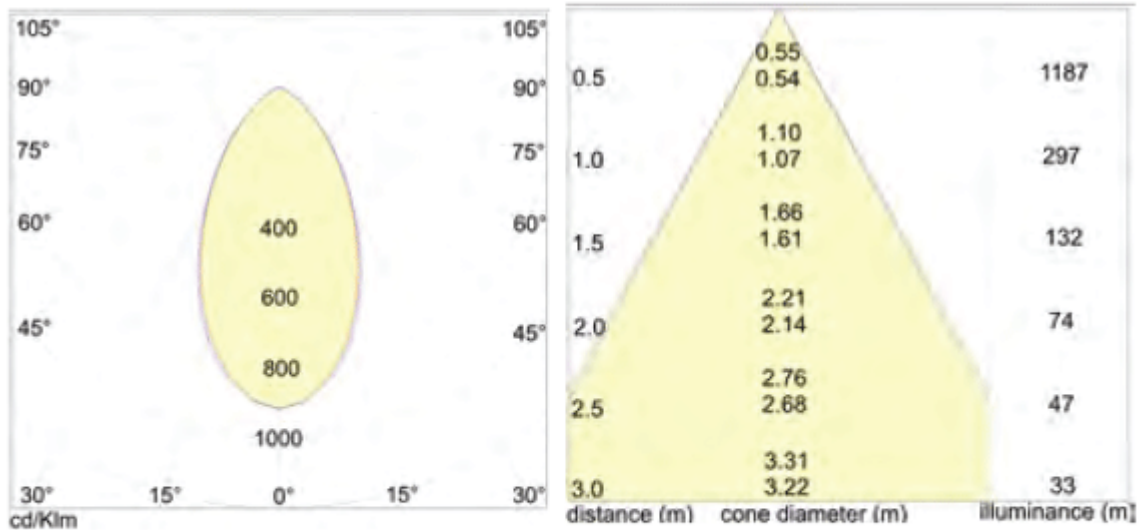

The Alhena 70 Top is a Ø70mm luminaire and is available in two lengths as standard although custom lengths are available on request.

- Tubular LED luminaire
- Power LED module in 3200°K or 4000°K
- Marine-grade construction

- 10-30Vdc input

Description

ALHENA -top art./ref. 6131T

Power LED

324 L UMEN

297 L UX ad 1 m

57°

ANGLE

Additional Information

Weight (kg)	1.130000
Manufacturer	Foresti & Suardi
Installation	Surface Mounted
Light Element Type	Power LED
Lens Angle	57°
Lux Level at 1 Metre	297.00
Lumens	324.00
Lumens Per Watt (Lm)	64.80
Wattage	5W
CRI	>80.00
Input Voltage	10-30Vdc
IP Rating	IP20
Dimmer	Yes
Finish	Chrome

Product Options

LED Colour:	White 3200°K
	White 4000°K
Length (mm):	75.00
	200.00