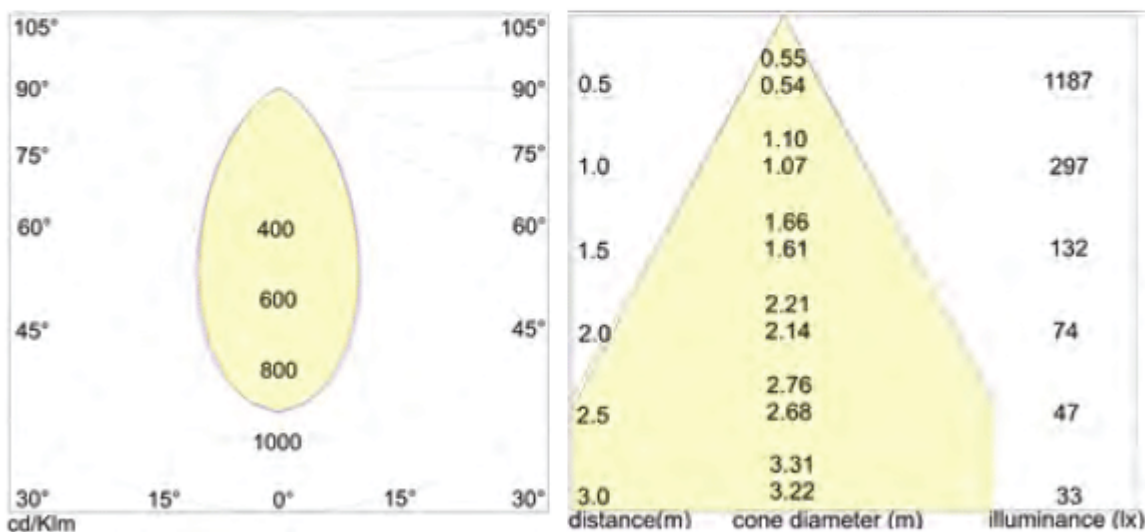

- Power LED in either 3200°K or 4000°K
- Wall washing lighting effect - anti-glare
- Marine-grade construction
- Dimmable

Description

ALHENA -wall -70wall -drop I art./ref. 6132 - 6132L - 6133

Power LED

324 L UMEN

297 L ux ad 1 m

57°

ANGLE

The photometric data in the ALHENA series is for a single module output.

Additional Information

Weight (kg)	0.000000
Manufacturer	Foresti & Suardi
Installation	Surface Mounted
Light Element Type	Power LED
Lens Angle	57°
Lux Level at 1 Metre	297.00
Lumens	324.00
Lumens Per Watt (Lm)	64.80
Wattage	5W
CRI	>80.00
Input Voltage	10-30Vdc
IP Rating	IP20
Dimmer	Yes
Finish	Chrome
Fixing Dimensions	30.00 x 100.00