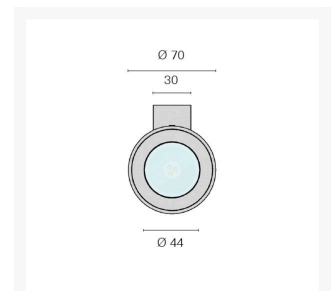

'Alhena- Wall' Wall Light

From

£333.41

Excl. Tax: **£277.84**

Product Images

Short Description

- Interior wall light
- Brass body with galvanic treatment
- *Wall washing* light effect
- Chrome finish

Additional Information

Weight (kg)	1.450000
Manufacturer	Foresti & Suardi
Installation	Surface Mounted
Light Element Type	Power LED 3
Lens Angle	n/a
Wattage	10W
LED Colour	White 3200°K
Input Voltage	10-30Vdc
IP Rating	IP20
Dimmer	Yes
Depth (mm)	86.50
Finish	Chrome
Fixing Dimensions	72.00mm x 30.00mm

Product Options

LED Colour:	White 3200°K
	White 4000°K