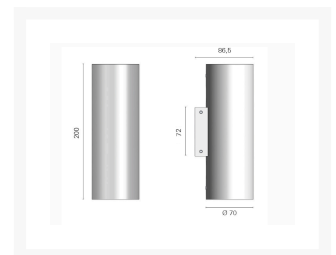

'Alhena- Wall' Wall Light

From

£333.41

Excl. Tax: **£277.84**

Product Images

Short Description

- Interior wall light
- Brass body with galvanic treatment
- *Wall washing* light effect
- Chrome finish

Additional Information

Weight (kg)	1.450000
Manufacturer	Foresti & Suardi
Installation	Surface Mounted
Light Element Type	Power LED 3
Lens Angle	n/a
Wattage	10W
LED Colour	White 3200°K
Input Voltage	10-30Vdc
IP Rating	IP20
Dimmer	Yes
Depth (mm)	86.50
Finish	Chrome
Fixing Dimensions	72.00mm x 30.00mm

Product Options

LED Colour:	White 3200°K
	White 4000°K