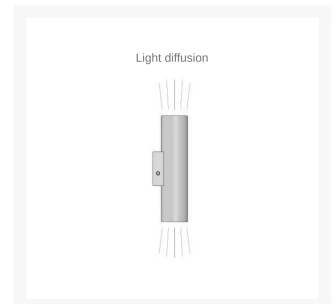

'Alhena- Wall' Wall Light

From

£333.41

Excl. Tax: **£277.84**

Product Images

Short Description

- Interior wall light
- Brass body with galvanic treatment
- *Wall washing* light effect
- Chrome finish

Additional Information

Weight (kg)	1.450000
Manufacturer	Foresti & Suardi
Installation	Surface Mounted
Light Element Type	Power LED 3
Lens Angle	n/a
Wattage	10W
LED Colour	White 3200°K
Input Voltage	10-30Vdc
IP Rating	IP20
Dimmer	Yes
Depth (mm)	86.50
Finish	Chrome
Fixing Dimensions	72.00mm x 30.00mm

Product Options

LED Colour:	White 3200°K
	White 4000°K