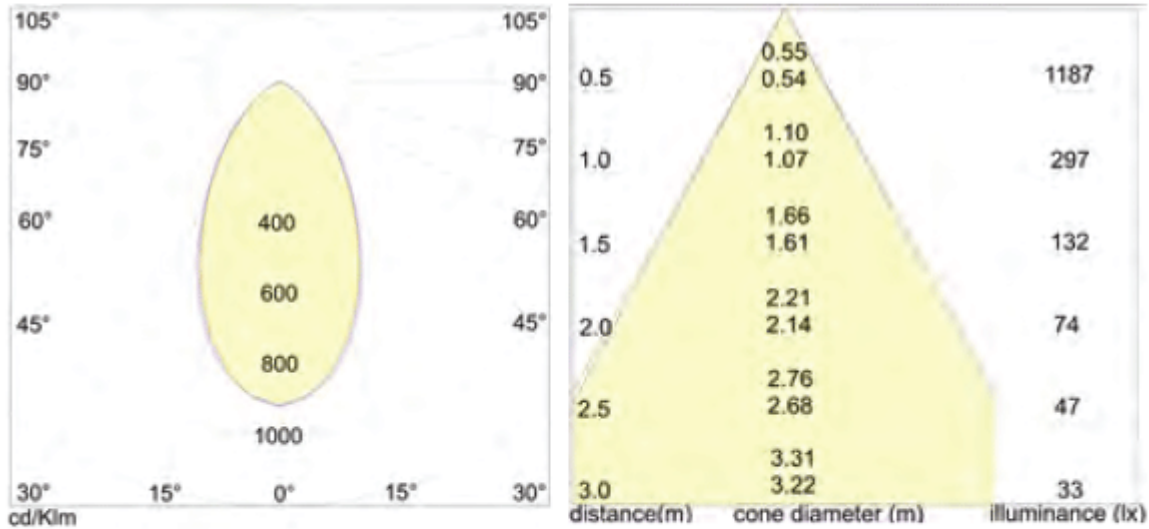

Photometric data for main luminaire only:

ALHENA -wall -70wall -drop I art./ref. 6132 - 6132L - 6133

Power LED

324 L UMEN

297 L ux ad 1 m

57°

ANGLE

The photometric data in the ALHENA series is for a single module output.

Additional Information

Weight (kg)	1.350000
Manufacturer	Foresti & Suardi
Installation	Surface Mounted
Light Element Type	Power LED
Lens Angle	57°
Lux Level at 1 Metre	297.00
Lumens	324.00
Lumens Per Watt (Lm)	64.80
Wattage	5W
CRI	>80.00
Input Voltage	10-30Vdc
IP Rating	IP20
Dimmer	Yes
Finish	Chrome
Fixing Dimensions	30.00 x 100.00