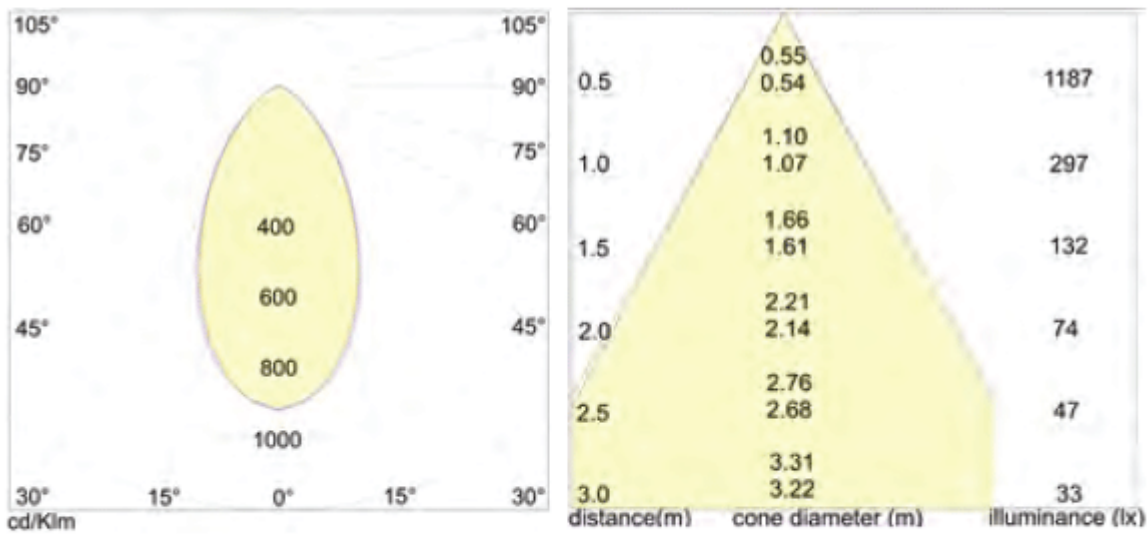

Description

ALHENA -wall -70wall -drop I art./ref. 6132 - 6132L - 6133

Power LED

324 L UMEN

297 L ux ad 1 m

57° ANGLE

The photometric data in the ALHENA series is for a single module output.

Additional Information

Weight (kg)	1.500000
Manufacturer	Foresti & Suardi
Installation	Surface Mounted
Light Element Type	Power LED
Lens Angle	57°
Lux Level at 1 Metre	297.00
Lumens	324.00
Lumens Per Watt (Lm)	64.80
Wattage	5W
CRI	>80.00
Input Voltage	10-30Vdc
IP Rating	IP20
Dimmer	Yes
Finish	Chrome
Fixing Dimensions	Ø78.00 x 19.00