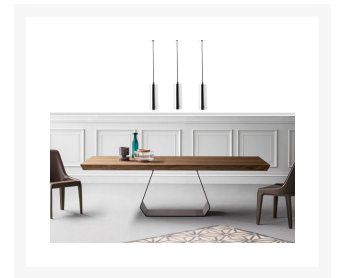

Alhena Drop Pendant Light

From

£248.57

Excl. Tax: £207.14

Product Images

Short Description

Alhena Drop is a dramatic hanging pendant light with a mirror chrome finish. The luminaire is entirely constructed from brass and is supplied in a chrome plated finish as standard. The fitting is perfectly suited to application over a dining table or bar and is especially effective when used in multiples.

- Power LED module in 3200°K or 4000°K
- 10-30Vdc input, driver not included
- Marine-grade construction
- Custom length of power cable available on request, supplied as standard with 1m of black power cable
- Supplied complete with ceiling rose
- Dimmable