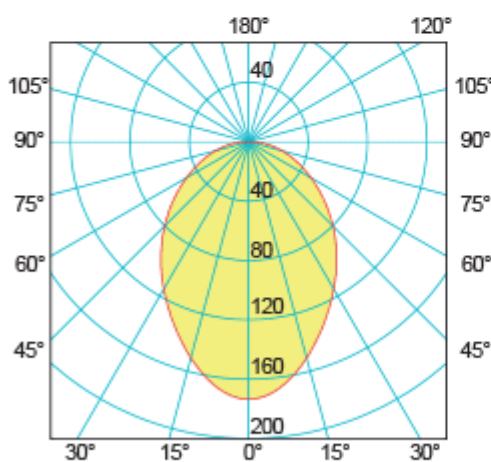

Power LED

370 LUMEN

173 Lux ad 1 m

84° ANGLE

0.5	0.90	693
1.0	1.81	173
1.5	2.71	77
2.0	3.61	43
2.5	4.52	28
3.0	5.42	19
distance (m)	cone diameter (m)	illuminance (lx)

Half-Angle Value: 84.2°

Additional Information