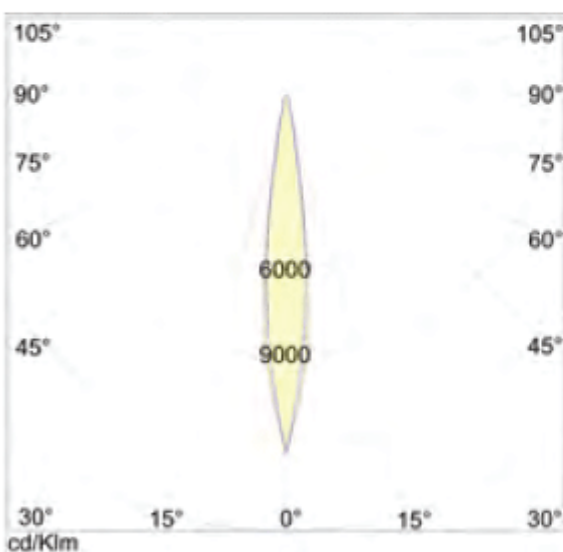

The Alhena 40 Top is a Ø40mm luminaire and is available in a single length as standard although custom lengths are available on request.

- Tubular LED luminaire
- Power LED module in 3200°K or 4000°K
- Marine-grade construction
- 10-30Vdc input

Description

ALHENA -40top art./ref. 6136

Power LED

101 L UMEN

1242 Lux ad 1 m

13° ANGLE

Additional Information

Weight (kg)	0.450000
Manufacturer	Foresti & Suardi
Installation	Surface Mounted
Light Element Type	Power LED
Lens Angle	13°
Lux Level at 1 Metre	1242.00
Lumens	101.00
Lumens Per Watt (Lm)	50.50
Wattage	2W
CRI	>80.00
Input Voltage	10-30Vdc
IP Rating	IP20
Dimmer	Yes
Finish	Chrome
Fixing Dimensions	Ø 40.00