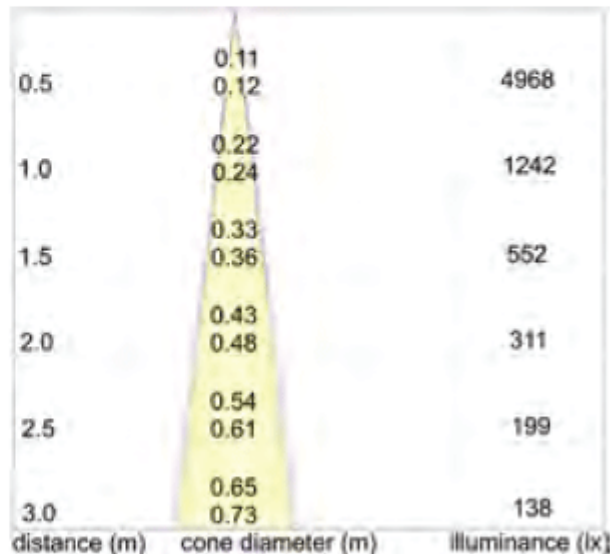

The Alhena 40 Top is a Ø40mm luminaire and is available in a single length as standard although custom lengths are available on request.

- Tubular LED luminaire
- Power LED module in 3200°K or 4000°K
- Marine-grade construction
- 10-30Vdc input

Description

ALHENA -40top art./ref. 6136

Power LED

101 L UMEN

1242 Lux ad 1 m

13° ANGLE

Additional Information

Weight (kg)	0.450000
Manufacturer	Foresti & Suardi
Installation	Surface Mounted
Light Element Type	Power LED
Lens Angle	13°
Lux Level at 1 Metre	1242.00
Lumens	101.00
Lumens Per Watt (Lm)	50.50
Wattage	2W
CRI	>80.00
Input Voltage	10-30Vdc
IP Rating	IP20
Dimmer	Yes
Finish	Chrome
Fixing Dimensions	Ø 40.00