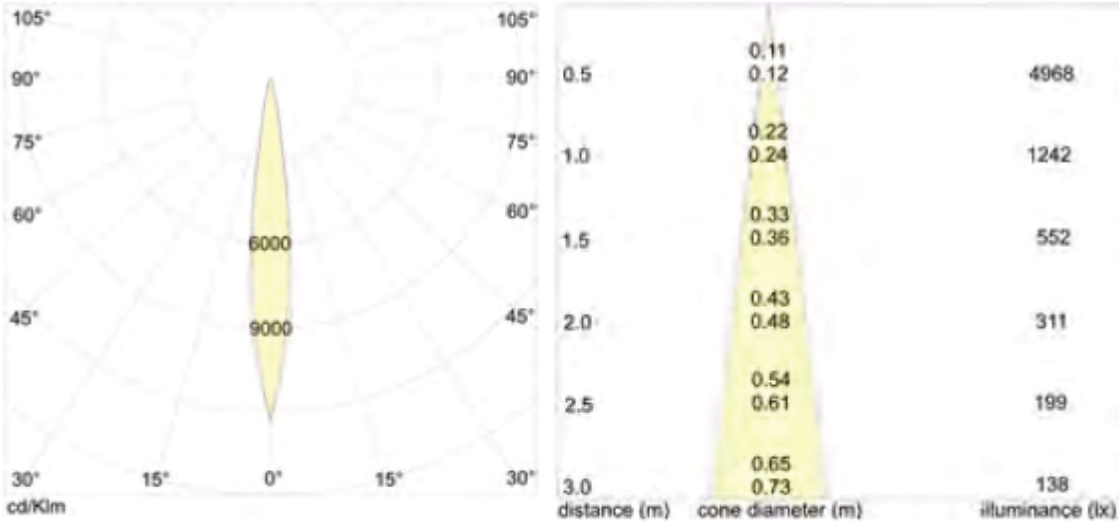

VOLANS 40 - 40P

art./ref. 6138 - 6138.50

Power LED

101 L UMEN

1242 LUX ad 1 m

13° ANGLE

Additional Information

Weight (kg)	0.000000
Manufacturer	Foresti & Suardi
Installation	Surface Mounted
Light Element Type	Power LED
Angle	30°
Lens Angle	13°
Lux Level at 1 Metre	1242.00
Lumens	101.00
Lumens Per Watt (Lm)	50.50
Wattage	2W
CRI	>80.00
Input Voltage	10-30Vdc
IP Rating	IP20
Dimmer	Yes
Finish	Chrome