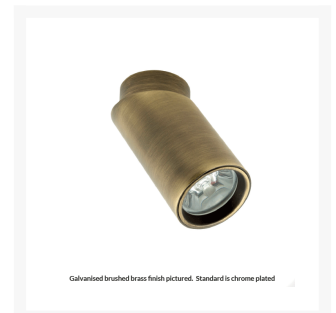

# Volans 40 Adjustable Spotlight

From

**£128.40**

Excl. Tax: £107.00

## Short Description

The Volans range of adjustable spotlights is an important group of products within our lighting range. The surface mounted design of the fittings combined with the ability to adjust the direction of output make them perfect luminaires in an anti-glare lighting plan. No recess depth is required to fit the products which also means that they can be installed in areas where there is no space above headlinings or ceiling panels.

The Volans fitting is not only suitable for use as a spotlight but can also double up as a reading light, the narrow lens angle of 13° being ideal for this use as it offers a focused and powerful output.

- Adjustable surface mounted spotlight
- 13° lens offers a focused light output
- Chrome plated finish standard (brush galvanised brass photographed- special order)
- 10-30Vdc input
- Dimmable