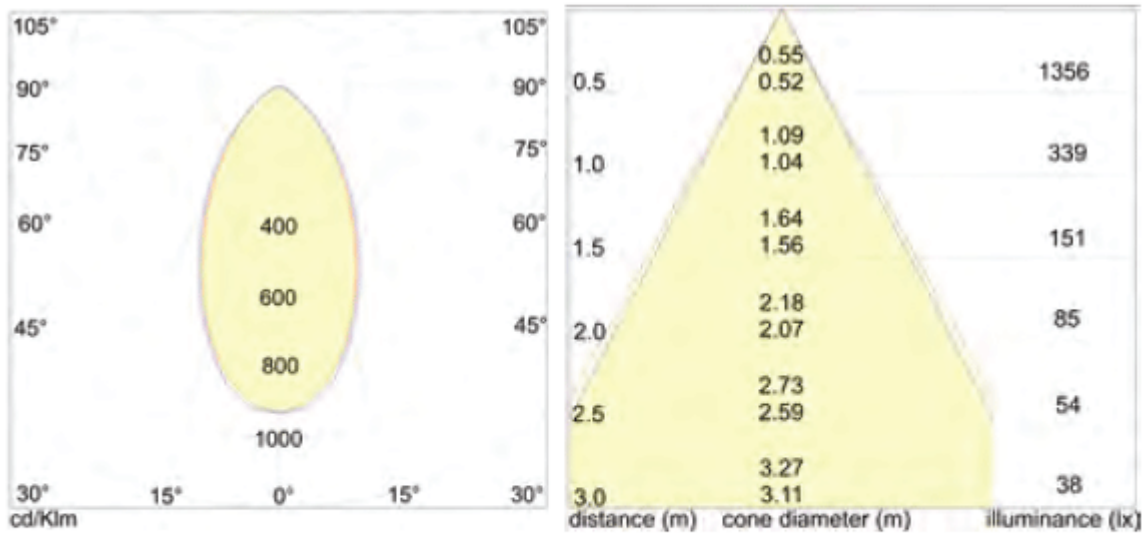

#### Power LED

366 L UMEN

339 L UX ad 1 m

56°

ANGLE

---

Weight (kg)	0.850000
Manufacturer	Foresti & Suardi
Installation	Surface Mounted
Light Element Type	Power LED
Angle	30°
Lens Angle	56°
Lux Level at 1 Metre	339.00
Lumens	366.00
Lumens Per Watt (Lm)	73.20
Wattage	5W
CRI	>90.00
Input Voltage	10-30Vdc
IP Rating	IP20
Dimmer	Yes
Bezel Size (mm)	Ø70.00
Finish	Chrome
Fixing Dimensions	Ø60.00mm