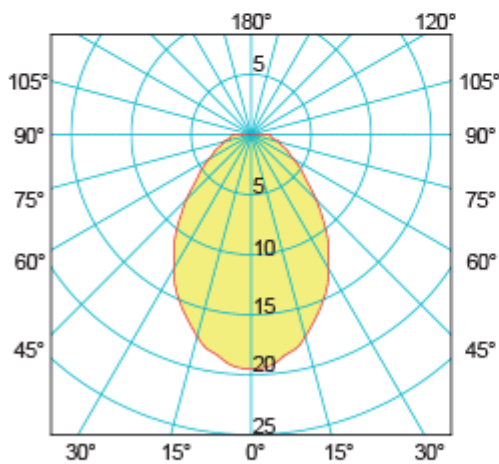

- Power LED 2 Watt in 3200°K or 4000°K
- 10-30Vdc input
- IP65 ingress protection
- Dimmable

Description

POLLUX
art./ref. 6140

Power LED

38,5 LUMEN

19 LUX ad 1 m

78° ANGLE

0.5	0.81	77
1.0	1.61	19
1.5	2.42	9
2.0	3.23	5
2.5	4.03	3
3.0	4.84	2

distance (m) cone diameter (m) illuminance (lx)
Half-Angle Value: 77.8°

Additional Information

Weight (kg)	0.070000
Manufacturer	Foresti & Suardi
Installation	Recessed
Light Element Type	Power LED
Lens Angle	78°
Lux Level at 1 Metre	19.00
Lumens	38.50
Lumens Per Watt (Lm)	19.25
Wattage	2W
CRI	>80.00
Input Voltage	10-30Vdc
IP Rating	IP65
Dimmer	Yes
Bezel Size (mm)	Ø37.50
Cut-out Size (mm)	Ø30.00
Depth (mm)	35.00
Finish	Frosted Glass