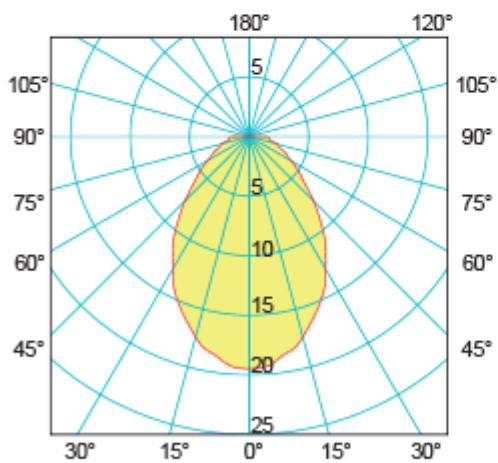

- Power LED 2 Watt in 3200°K or 4000°K
- 10-30Vdc input
- IP65 ingress protection
- Dimmable

Description

POLLUX
art./ref. 6141

Power LED

38,5 LUMEN

19 LUX ad 1 m

78° ANGLE

0.5	0.81	77
1.0	1.61	19
1.5	2.42	9
2.0	3.23	5
2.5	4.03	3
3.0	4.84	2
distance (m)	cone diameter (m)	illuminance (lx)

Half-Angle Value: 77.8°

Additional Information

Weight (kg)	0.000000
Manufacturer	Foresti & Suardi
Installation	Recessed
Light Element Type	Power LED
Lens Angle	78°
Lux Level at 1 Metre	19.00
Lumens	38.50
Lumens Per Watt (Lm)	19.25
Wattage	2W
CRI	>80.00
Input Voltage	10-30Vdc
IP Rating	IP65
Dimmer	Yes
Bezel Size (mm)	Ø54.00
Cut-out Size (mm)	Ø41.00
Depth (mm)	40.00
Finish	316 Stainless Steel