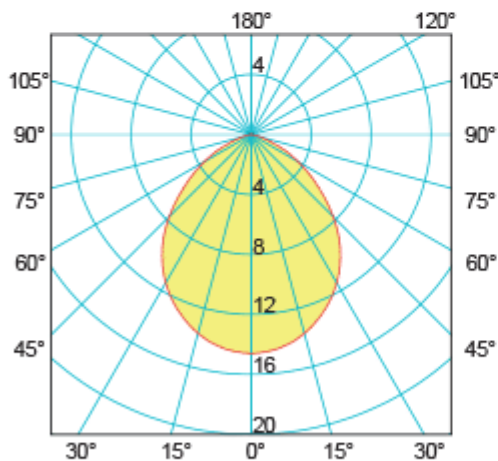

- Power LED 2 Watt in 3200°k or 4000°K
- 10-30Vdc input
- Made from marine-grade materials
- Dimmable

Description

NAOS Q
art./ref. 6145

Power LED

31 LUMEN

14 LUX ad 1 m

93° ANGLE

0.5	1.06	58
1.0	2.1	14
1.5	3.16	6
2.0	4.22	4
2.5	5.26	2
3.0	6.32	2
distance (m)	cone diameter (m)	illuminance (lx)

Half-Angle Value: 93°

Additional Information

Weight (kg)	0.086000
Manufacturer	Foresti & Suardi
Installation	Recessed
Light Element Type	Power LED
Lens Angle	93°
Lux Level at 1 Metre	14.00
Lumens	31.00
Lumens Per Watt (Lm)	15.50
Wattage	2W
CRI	>80.00
Input Voltage	10-30Vdc
IP Rating	IP65
Dimmer	Yes
Bezel Size (mm)	38.00 x 38.00
Cut-out Size (mm)	Ø30.00
Depth (mm)	35.00
Finish	Chrome