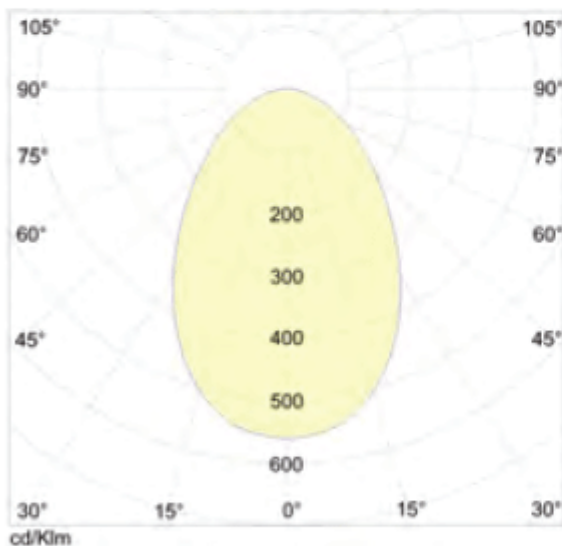

- 3.6 Watt Power LED module in 3200°K or 4000°K
- Versatile fitting can be installed on tubes of varying diameters from 25mm to 50mm
- Adjustable spotlight
- Marine-grade construction

#### Power LED

---

156 L UMEN

87 L UX ad 1 m

75° ANGLE

|              |                   |                  |
|--------------|-------------------|------------------|
| 0.5          | 0.77              | 347              |
| 1.0          | 1.54              | 87               |
| 1.5          | 2.31              | 39               |
| 2.0          | 3.08              | 22               |
| 2.5          | 3.85              | 14               |
| 3.0          | 4.62              | 10               |
| distance (m) | cone diameter (m) | illuminance (lx) |

## Additional Information

---

|                      |                  |
|----------------------|------------------|
| Weight (kg)          | 0.300000         |
| Manufacturer         | Foresti & Suardi |
| Light Element Type   | Power LED        |
| Lens Angle           | 75°              |
| Lux Level at 1 Metre | 87.00            |
| Lumens               | 156.00           |
| Lumens Per Watt (Lm) | 43.30            |
| Wattage              | 3.6W             |
| CRI                  | >80.00           |
| Input Voltage        | 10-30Vdc         |
| IP Rating            | IP65             |
| Dimmer               | Yes              |
| Bezel Size (mm)      | Ø66.00           |
| Finish               | Black            |