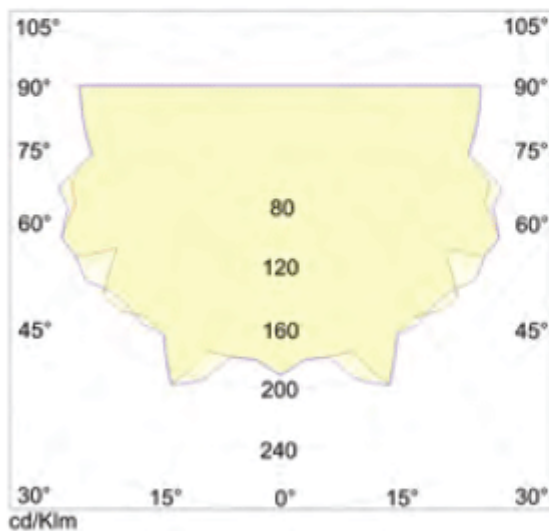

The luminaire is available in two sizes, one for installation on tubes of Ø25mm and another for installation on tubes of Ø30mm.

- Neat spotlight for installation on tubes of either Ø25mm or Ø30mm
- Marine-grade construction
- Power LED 1.5 Watt in either 3200°K or 4000°K
- Also available with blue LED output

Description

MIRAM art./ref. 6160 - 6161

Power LED

155 L UMEN

59 L ux ad 1 m

160° ANGLE

Additional Information

Weight (kg)	0.040000
Manufacturer	Foresti & Suardi
Light Element Type	Power LED
Lens Angle	160°
Lux Level at 1 Metre	59.00
Lumens	155.00
Lumens Per Watt (Lm)	103.30
Wattage	1.5W
CRI	>80.00
Input Voltage	10-30Vdc
IP Rating	IP65
Dimmer	Yes
Bezel Size (mm)	Ø26.00
Cut-out Size (mm)	Ø18.50
Depth (mm)	30.00
Finish	Chrome

Product Options

LED Colour:	White 3200°K
	White 4000°K
	Blue
Version:	Ø25mm Tube
	Ø30mm Tube