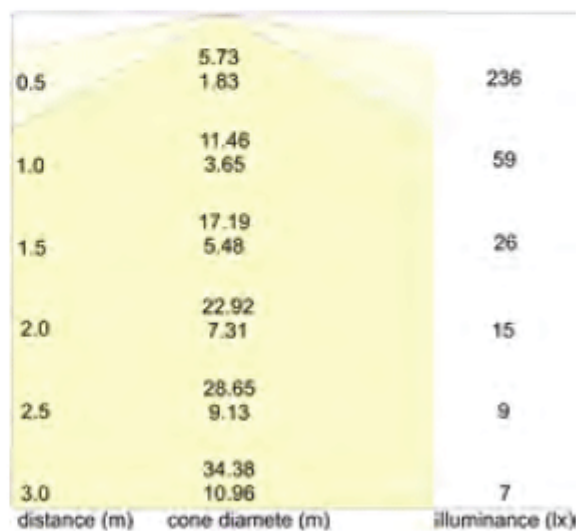

The luminaire is available in two sizes, one for installation on tubes of Ø25mm and another for installation on tubes of Ø30mm.

- Neat spotlight for installation on tubes of either Ø25mm or Ø30mm
- Marine-grade construction
- Power LED 1.5 Watt in either 3200°K or 4000°K
- Also available with blue LED output

Description

MIRAM art./ref. 6160 - 6161

Power LED

155 L UMEN

59 L ux ad 1 m

160° ANGLE

Additional Information

Weight (kg)	0.040000
Manufacturer	Foresti & Suardi
Light Element Type	Power LED
Lens Angle	160°
Lux Level at 1 Metre	59.00
Lumens	155.00
Lumens Per Watt (Lm)	103.30
Wattage	1.5W
CRI	>80.00
Input Voltage	10-30Vdc
IP Rating	IP65
Dimmer	Yes
Bezel Size (mm)	Ø26.00
Cut-out Size (mm)	Ø18.50
Depth (mm)	30.00
Finish	Chrome

Product Options

LED Colour:	White 3200°K
	White 4000°K
	Blue
Version:	Ø25mm Tube
	Ø30mm Tube