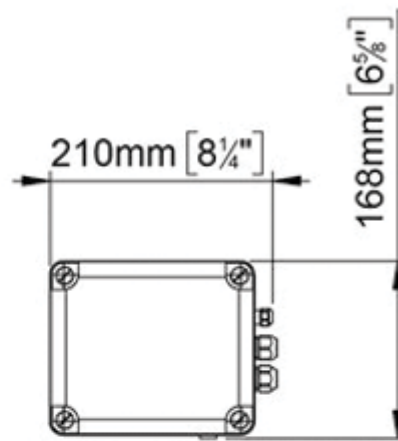

H 351 x L 437 x W 325
H 13 3/4" x L 17 1/4" x W 12 3/4"

H 168 x L 210 x W 87
H 6 5/8" x L 8 1/4" x W 3 3/8"

H 80 x L 80 x W 46
H 3 1/8" x L 3 1/8" x W 2 3/4"

Additional Information

Finish	White
Input Voltage	24Vdc
Power Consumption	4 Amps
Horn Type	Electronic Multi-function Horn
dB (1/3 OCT. 1M)	>130.00
Vessel Approval	20-75m
Hz	690.00
Weight (kg)	8.560000
Manufacturer	Marco