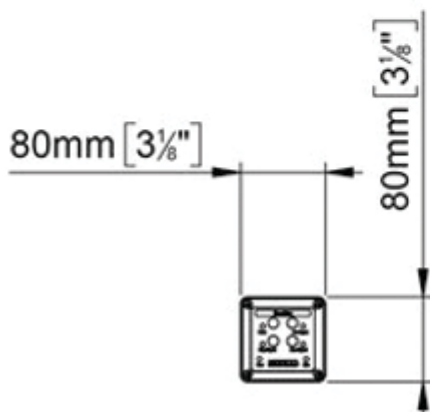

H 351 x L 437 x W 325
H 13 3/4" x L 17 1/4" x W 12 3/4"

H 168 x L 210 x W 87
H 6 5/8" x L 8 1/4" x W 3 3/8"

H 80 x L 80 x W 46
H 3 1/8" x L 3 1/8" x W 2 3/4"

Additional Information

Finish	White
Input Voltage	24Vdc
Power Consumption	4 Amps
Horn Type	Electronic Multi-function Horn
dB (1/3 OCT. 1M)	>130.00
Vessel Approval	20-75m
Hz	690.00
Weight (kg)	8.560000
Manufacturer	Marco