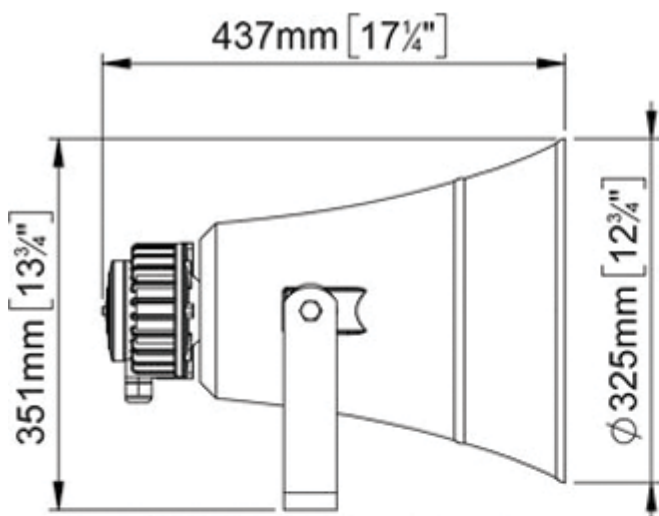

Approved EW3-M Electronic Horn With Amplifier + Fog Signal - 20-75m

£2,485.26

Excl. Tax: £2,071.05

Product Images

Short Description

The *EW3-M* by Marco is an approved electronic whistle complete with loudspeaker, built-in membrane control panel and electronic controller. The horn also includes a microphone. The *EW3-M* features a new ultrasonic heating system for improved acoustic membrane performance.

H 351 x L 437 x W 325
H 13 3/4" x L 17 1/4" x W 12 3/4"

H 168 x L 210 x W 87
H 6 5/8" x L 8 1/4" x W 3 3/8"

H 80 x L 80 x W 46
H 3 1/8" x L 3 1/8" x W 2 3/4"

Additional Information

Finish	White
Input Voltage	24Vdc
Power Consumption	4 Amps
Horn Type	Electronic Multi-function Horn
dB (1/3 OCT. 1M)	>130.00
Vessel Approval	20-75m
Hz	690.00
Weight (kg)	8.560000
Manufacturer	Marco