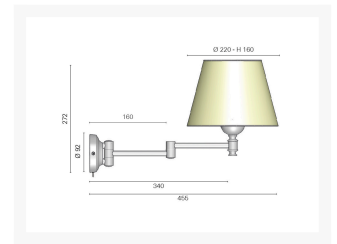

'Cygnus' Wall Light

£136.87

Excl. Tax: £114.06

Product Images

Short Description

The 'Cygnus' Wall Light is a sophisticated interior lighting solution that seamlessly combines modern elegance with practical functionality.

Its brass body features an adjustable arm with a galvanic treatment. The thoughtful design of the wall light makes it easy to place in various interior settings, adding a touch of contemporary style to any room. Additionally, the convenience of a switch enhances the overall user experience, providing ease of use and control.

Additional Information

Weight (kg)	6.500000
Manufacturer	Foresti & Suardi
Light Element Type	E14
Lens Angle	n/a
Wattage	12V Max. 25W, 24V Max. 50W
LED Colour	White 3200°K
Input Voltage	12 / 24Vdc
IP Rating	IP20
Dimmer	No
Finish	Chrome
Fixing Dimensions	Ø 92.00mm
Lampshade Colour	Blue