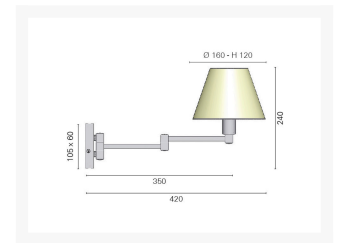

'Izar C' Wall Light

From
£169.67

Excl. Tax: £141.39

Product Images

Short Description

- Diecast brass wall light, chrome plated
- E14 Edison screw lamp holder
- Adjustable arm

Other finishes available on request but may be subject to minimum order quantities

Additional Information

| | |
|--------------------|----------------------------|
| Weight (kg) | 0.650000 |
| Manufacturer | Foresti & Suardi |
| Light Element Type | E14 |
| Lens Angle | n/a |
| Wattage | 12V Max. 25W, 24V Max. 50W |
| LED Colour | White 3200°K |
| Input Voltage | 12 / 24Vdc |
| IP Rating | IP20 |
| Dimmer | No |
| Fixing Dimensions | 105.00mm x 60.00mm |
| Lampshade Colour | White |