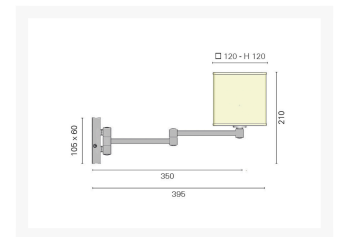

## Short Description

- Galvanised brass base, chrome plated
- E14 bulb holder
- Self extinguishing lampshade, silk covered
- Suitable for inflammable surfaces
- Supplied with a switch
- Features folding arm for added flexibility of use

## Additional Information

---

Weight (kg)	0.650000
Manufacturer	Foresti & Suardi
Light Element Type	E14
Wattage	12V Max. 25W, 24V Max. 50W
Input Voltage	12 / 24Vdc
IP Rating	IP20
Dimmer	No
Fixing Dimensions	105.00mm x 60.00mm
Lampshade Colour	White