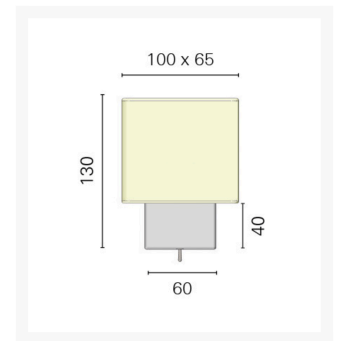

## Short Description

- Die cast brass base (galvanised) with hidden fixing bracket
- G4 halogen bulb holder
- Ultra slim design for easy placing
- Shade made from self extinguishing material and covered in silk
- Suitable for installation on inflammable surfaces
- Suitable also as reading lighting
- Supplied as standard with switch, available on request without switch