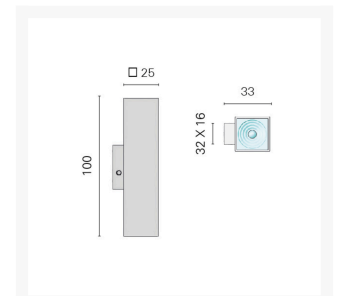

'Cassiopea QP' Wall Light

From
£95.00

Excl. Tax: **£79.17**

Product Images

Short Description

- Galvanised brass body, chrome plated
- Technopolymer clear reflector
- Power LED 2 module with integrated regulator
- Surface mounted
- Suitable for installation on inflammable surfaces
- Can be installed horizontally or vertically
- Wall washing lighting effect

Additional Information

Weight (kg)	0.000000
Manufacturer	Foresti & Suardi
Installation	Surface Mounted
Light Element Type	Power LED 2
Wattage	3W
Input Voltage	10-30Vdc
IP Rating	IP20
Dimmer	No
Depth (mm)	33.00
Finish	Chrome
Fixing Dimensions	32.00mm x 16.00mm