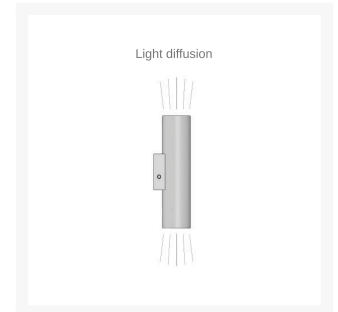

'Cassiopea QP' Wall Light

From
£95.00

Excl. Tax: **£79.17**

Product Images

Short Description

- Galvanised brass body, chrome plated
- Technopolymer clear reflector
- Power LED 2 module with integrated regulator
- Surface mounted
- Suitable for installation on inflammable surfaces
- Can be installed horizontally or vertically
- Wall washing lighting effect

Additional Information

Weight (kg)	0.000000
Manufacturer	Foresti & Suardi
Installation	Surface Mounted
Light Element Type	Power LED 2
Wattage	3W
Input Voltage	10-30Vdc
IP Rating	IP20
Dimmer	No
Depth (mm)	33.00
Finish	Chrome
Fixing Dimensions	32.00mm x 16.00mm

Product Options

LED Colour:	White 3200°K
	White 4000°K