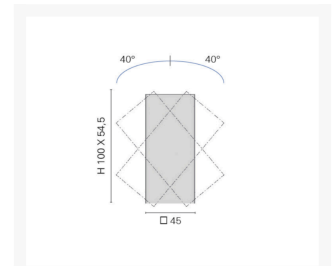

'Cassiopea QG' Adjustable Wall Light

From

£138.49

Excl. Tax: £115.41

Product Images

Short Description

- Solid brass wall light with a chrome plated finish.
- Power LED 2
- Adjustable - can be rotated by 80°
- Two sizes available

Other finishes available on request but may be subject to minimum order quantities

Additional Information

Weight (kg)	0.340000
Manufacturer	Foresti & Suardi
Installation	Surface Mounted
Light Element Type	Power LED 2
Wattage	3W
Input Voltage	10-30Vdc
IP Rating	IP20
Dimmer	No
Depth (mm)	54.50
Finish	Chrome

Product Options

Size:	100.00mm
	200.00mm
LED Colour:	White 3200°K
	White 4000°K