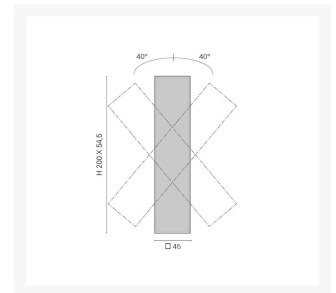

'Cassiopea QG' Adjustable Wall Light

From

£138.49

Excl. Tax: £115.41

Product Images

Short Description

- Solid brass wall light with a chrome plated finish.
- Power LED 2
- Adjustable - can be rotated by 80°
- Two sizes available

Other finishes available on request but may be subject to minimum order quantities

Additional Information

Weight (kg)	0.340000
Manufacturer	Foresti & Suardi
Installation	Surface Mounted
Light Element Type	Power LED 2
Wattage	3W
Input Voltage	10-30Vdc
IP Rating	IP20
Dimmer	No
Depth (mm)	54.50
Finish	Chrome

Product Options

Size:	100.00mm
	200.00mm
LED Colour:	White 3200°K
	White 4000°K