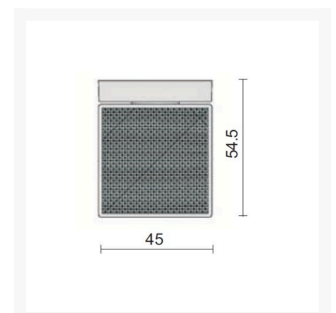

'Cassiopea QG' Adjustable Wall Light

From

£138.49

Excl. Tax: £115.41

Product Images

Short Description

- Solid brass wall light with a chrome plated finish.
- Power LED 2
- Adjustable - can be rotated by 80°
- Two sizes available

Other finishes available on request but may be subject to minimum order quantities

Additional Information

Weight (kg)	0.340000
Manufacturer	Foresti & Suardi
Installation	Surface Mounted
Light Element Type	Power LED 2
Wattage	3W
Input Voltage	10-30Vdc
IP Rating	IP20
Dimmer	No
Depth (mm)	54.50
Finish	Chrome

Product Options

Size:	100.00mm
	200.00mm
LED Colour:	White 3200°K
	White 4000°K