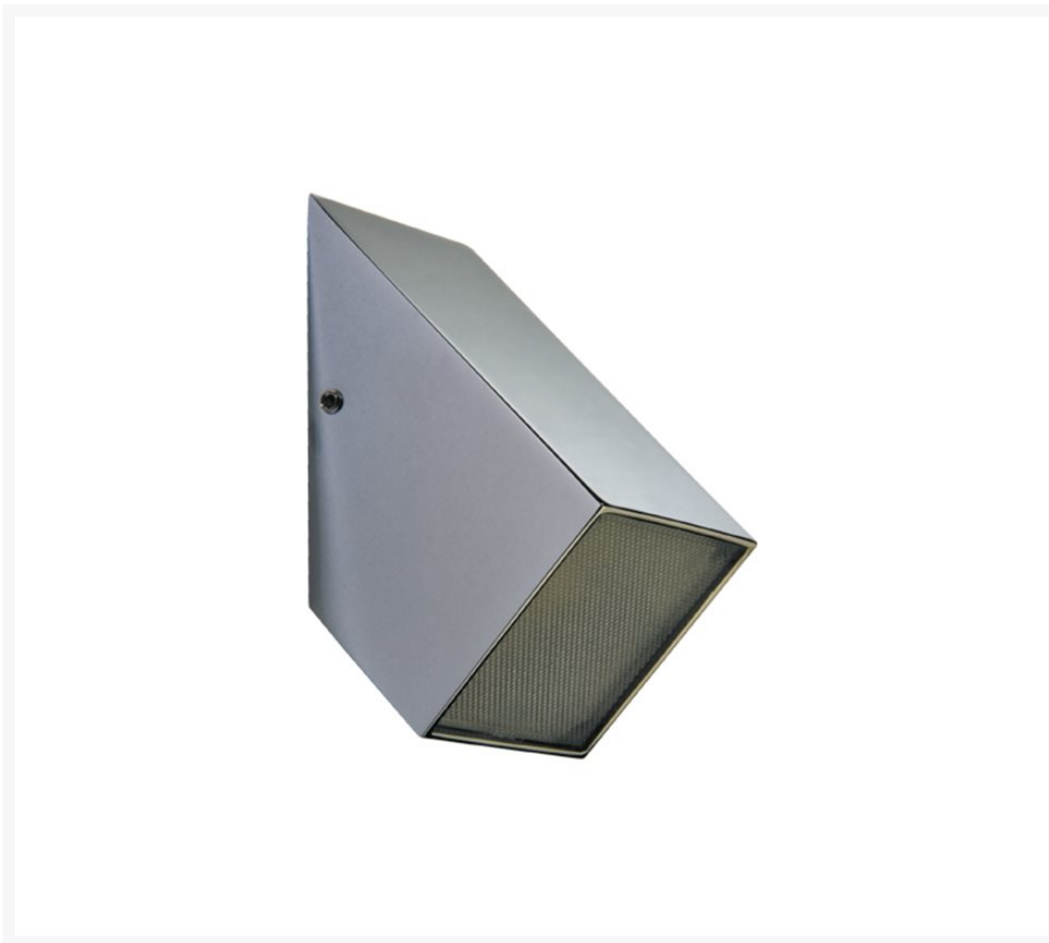

# 'Cassiopea QI' Wall Light

From  
**£79.93**

Excl. Tax: **£66.61**

## Short Description

- Galvanised brass body, chrome plated
- Power LED module with integrated technopolymer clear regulator
- Surface mounted
- Suitable for installation on inflammable surfaces

## Additional Information

---

Weight (kg)	0.160000
Manufacturer	Foresti & Suardi
Installation	Surface Mounted
Light Element Type	Power LED
Angle	45°
Wattage	2W
Input Voltage	10-30Vdc
IP Rating	IP20
Dimmer	No
Depth (mm)	53.00
Finish	Chrome

## Product Options

---

LED Colour:	White 3200°K
	White 4000°K