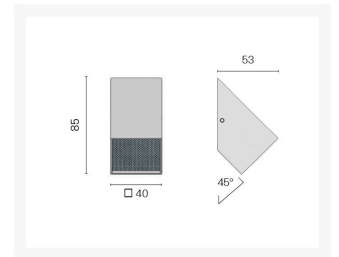

## Short Description

- Galvanised brass body, chrome plated
- Power LED module with integrated technopolymer clear regulator
- Surface mounted
- Suitable for installation on inflammable surfaces

## Additional Information

---

Weight (kg)	0.160000
Manufacturer	Foresti & Suardi
Installation	Surface Mounted
Light Element Type	Power LED
Angle	45°
Wattage	2W
Input Voltage	10-30Vdc
IP Rating	IP20
Dimmer	No
Depth (mm)	53.00
Finish	Chrome

## Product Options

---

LED Colour:	White 3200°K
	White 4000°K