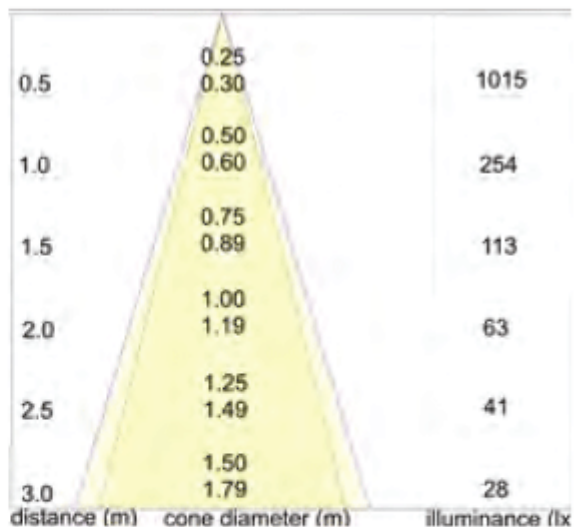

This wall fitting is available in a number of LED colour temperatures as well as red. The Nichia™ LED chip can be specified in 2700K, 3200K or 4000K.

Made entirely from marine-grade materials, the *Cassiopea 40Q Wall* luminaire is designed to continue to perform for many years, regardless of the environmental conditions. The fitting must, however, be kept protected from water and is designed for interior application only.

Description

Please note. Below photometric diagram represents the output of a single LED module.

CASSIOPEA -40Qwall -80RTtop -80RTwall

art./ref. 7077 - 7073 - 7078

Power LED

106 L UMEN

254 L ux ad 1 m

31°

ANGLE

Additional Information

Weight (kg)	0.320000
Manufacturer	Foresti & Suardi
Installation	Surface Mounted
Light Element Type	Power LED 3
Lens Angle	31°
Lux Level at 1 Metre	254.00 (Single LED Module)
Lumens	106.00 (Single LED Module)
Lumens Per Watt (Lm)	35.33 (Single LED Module)
Wattage	3W x2
CRI	>90
Input Voltage	10-30Vdc
IP Rating	IP20
Dimmer	Yes
Depth (mm)	48.00
Finish	Chrome
Fixing Dimensions	35.00mm x 35.00mm