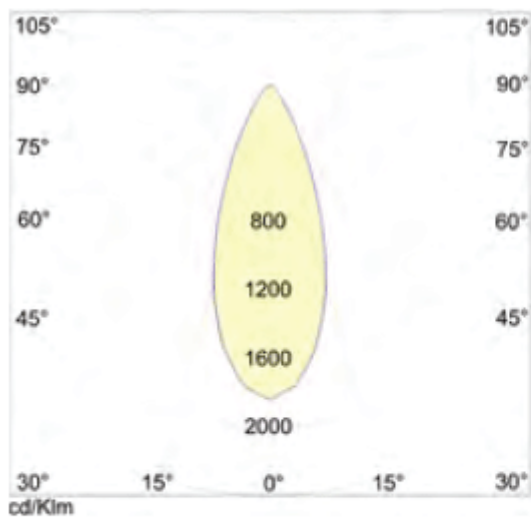

Description

Please note. Below photometric diagram represents the output of a single LED module.

CASSIOPEA -40Qwall -80RTtop -80RTwall

art./ref. 7077 - 7073 - 7078

Power LED

106 L UMEN

254 L ux ad 1 m

31°

ANGLE

Additional Information

Weight (kg)	0.320000
Manufacturer	Foresti & Suardi
Installation	Surface Mounted
Light Element Type	Power LED 3
Lens Angle	31°
Lux Level at 1 Metre	254.00 (Single LED Module)
Lumens	106.00 (Single LED Module)
Lumens Per Watt (Lm)	35.33 (Single LED Module)
Wattage	3W x2
CRI	>90
Input Voltage	10-30Vdc
IP Rating	IP20
Dimmer	Yes
Depth (mm)	48.00
Finish	Chrome
Fixing Dimensions	35.00mm x 35.00mm