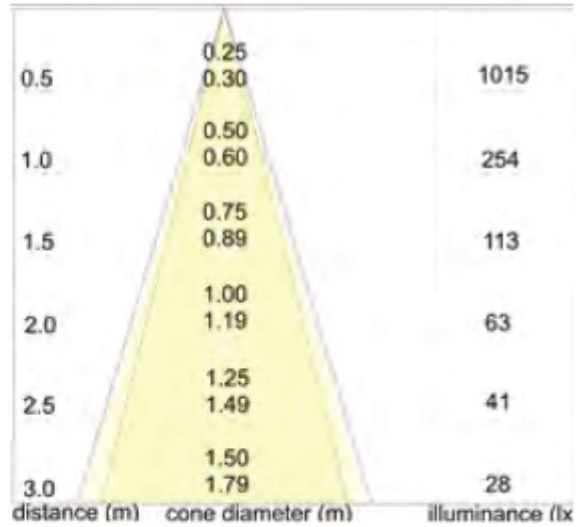

This wall fitting is available in a number of LED colour temperatures as well as red. The Nichia™ LED chip can be specified in 2700K, 3200K or 4000K.

Made entirely from marine-grade materials, the *Cassiopea 40Q Wall* luminaire is designed to continue to perform for many years, regardless of the environmental conditions. The fitting must, however, be kept protected from water and is designed for interior application only.

Description

Please note. The below photometric data is representative of a single LED module. The 7078 *Cassiopea 80RT* features twin LED modules at each end of the luminaire.

CASSIOPEA -40Qwall -80RTtop -80RTwall

art./ref. 7077 - 7073 - 7078

Power LED

106 L UMEN

254 L UX ad 1 m

31° ANGLE

Additional Information

Weight (kg)	0.450000
Manufacturer	Foresti & Suardi
Installation	Surface Mounted
Light Element Type	Power LED 3
Lens Angle	31°
Lux Level at 1 Metre	254.00 (Single LED Module)
Lumens	106.00 (Single LED Module)
Lumens Per Watt (Lm)	35.33 (Single LED Module)
Wattage	3W x4
CRI	>90
Input Voltage	10-30Vdc
IP Rating	IP20
Dimmer	Yes
Depth (mm)	48.00
Finish	Chrome
Fixing Dimensions	75.00mm x 35.00mm