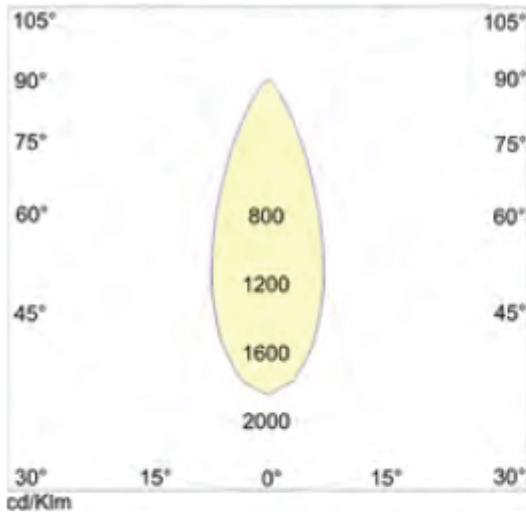

Description

Please note. The below photometric data is representative of a single LED module. The 7078 *Cassiopea 80RT* features twin LED modules at each end of the luminaire.

CASSIOPEA -40Qwall -80RTtop -80RTwall

art./ref. 7077 - 7073 - 7078

Power LED

106 L UMEN

254 L UX ad 1 m

31° ANGLE

Additional Information

Weight (kg)	0.450000
Manufacturer	Foresti & Suardi
Installation	Surface Mounted
Light Element Type	Power LED 3
Lens Angle	31°
Lux Level at 1 Metre	254.00 (Single LED Module)
Lumens	106.00 (Single LED Module)
Lumens Per Watt (Lm)	35.33 (Single LED Module)
Wattage	3W x4
CRI	>90
Input Voltage	10-30Vdc
IP Rating	IP20
Dimmer	Yes
Depth (mm)	48.00
Finish	Chrome
Fixing Dimensions	75.00mm x 35.00mm