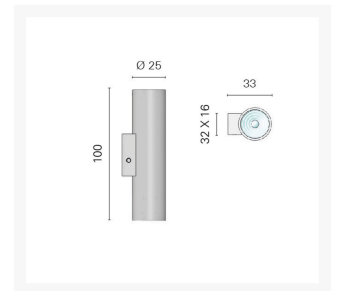

'Cassiopea TP' Wall Light

From

£103.15

Excl. Tax: £85.96

Product Images

Short Description

- Galvanised brass body, chrome plated
- Technopolymer clear reflector
- Power LED 2 module with integrated regulator
- Surface mounted
- Suitable for installation on inflammable surfaces
- Can be installed horizontally or vertically
- Wall washing lighting effect

Additional Information

Weight (kg)	0.170000
Manufacturer	Foresti & Suardi
Installation	Surface Mounted
Light Element Type	Power LED 2
Lens Angle	n/a
Wattage	3W
LED Colour	White 3200°K
Input Voltage	10-30Vdc
IP Rating	IP20
Dimmer	No
Depth (mm)	33.00
Finish	Chrome
Fixing Dimensions	32.00mm x 16.00mm

Product Options

LED Colour:	White 3200°K
	White 4000°K