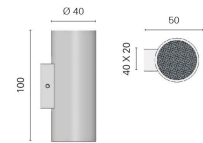

## Short Description

- Galvanised brass body, chrome plated
- Technopolymer clear reflector
- Power LED 2 module with integrated regulator
- Surface mounted
- Suitable for installation on inflammable surfaces
- Can be installed horizontally or vertically
- Wall washing lighting effect

## Additional Information

---

Weight (kg)	0.320000
Manufacturer	Foresti & Suardi
Installation	Surface Mounted
Light Element Type	Power LED 2
Lens Angle	n/a
Wattage	3W
Input Voltage	10-30Vdc
IP Rating	IP20
Dimmer	No
Depth (mm)	50.00
Fixing Dimensions	40.00mm x 20.00mm