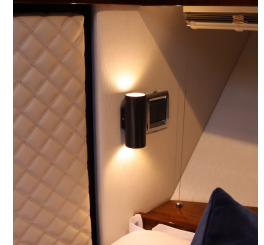

## Short Description

- Galvanised brass body, chrome plated
- Technopolymer clear reflector
- Power LED 2 module with integrated regulator
- Surface mounted
- Suitable for installation on inflammable surfaces
- Can be installed horizontally or vertically
- Wall washing lighting effect

## Product Options

---

LED Colour:	White 3200°K
	White 4000°K
Finish:	Chrome
	Bronze