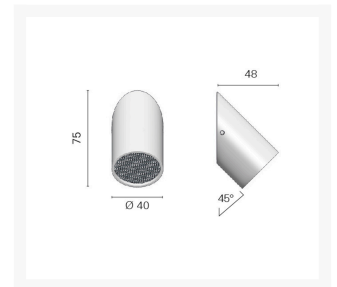

'Cassiopea TI' Wall Light

From
£71.78

Excl. Tax: £59.82

Product Images

Short Description

- Galvanised brass body, chrome plated
- Technopolymer clear reflector
- Power LED module with integrated regulator
- Surface mounted
- Suitable for installation on inflammable surfaces

Additional Information

Weight (kg)	0.126000
Manufacturer	Foresti & Suardi
Installation	Surface Mounted
Light Element Type	Power LED
Angle	45°
Wattage	2W
Input Voltage	10-30Vdc
IP Rating	IP20
Dimmer	No
Depth (mm)	48.00
Finish	Chrome

Product Options

LED Colour:	White 3200°K
	White 4000°K