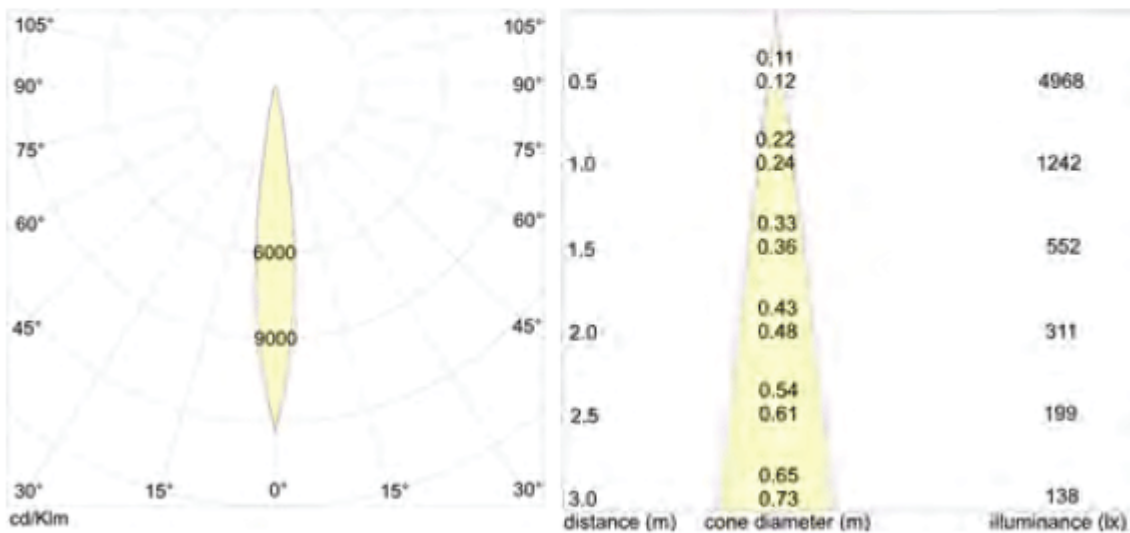

Alhena 40 Wall Light

From

£178.91

Excl. Tax: £149.09

Product Images

Short Description

The Alhena 40 Wall luminaire is a discrete and compact fitting. Designed with the same tubular inspiration used on the other Alhena fittings, the 40 Wall features an LED module housed inside a Ø40mm solid brass tube. The fitting can be installed in a number of ways to either throw light out and away from the installation surface or direct light against it in a washing effect. The luminaire can be installed in any orientation to either perform as a downlighter or uplighter.

Description

ALHENA -40wall art./ref. 7087

Power LED

101 LUMEN

1242 Lux ad 1 m

13° ANGLE

Additional Information

Weight (kg)	0.560000
Manufacturer	Foresti & Suardi
Installation	Surface Mounted
Light Element Type	Power LED 3
Angle	30°
Lens Angle	13°
Lux Level at 1 Metre	1242.00
Lumens	101.00
Lumens Per Watt (Lm)	50.50
Wattage	2W
CRI	>80.00
Input Voltage	10-30Vdc
IP Rating	IP20
Dimmer	Yes
Depth (mm)	67.00
Finish	Chrome
Fixing Dimensions	80.00mm x 20.00mm