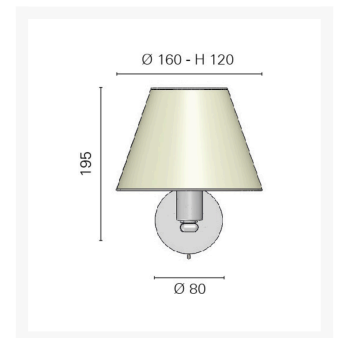

'Maia' Wall Light

From

£112.12

Excl. Tax: **£93.43**

Product Images

Short Description

- Galvanised brass base, chrome plated
- E14 bulb holder
- Self extinguishing lampshade, silk covered
- Suitable for inflammable surfaces
- Can be supplied either with or without a switch

Additional Information

Weight (kg)	0.500000
Manufacturer	Foresti & Suardi
Light Element Type	E14
Wattage	12V Max. 25W, 24V Max. 50W
Input Voltage	12 / 24Vdc
IP Rating	IP20
Dimmer	No
Lampshade Colour	White