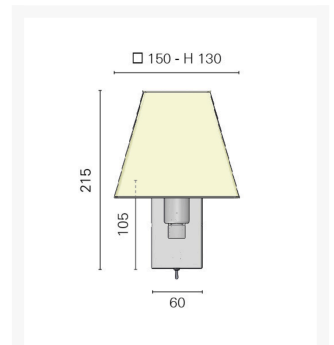

'Atlas' Wall Light

From

£90.61

Excl. Tax: **£75.51**

Product Images

Short Description

- Galvanised brass base, chrome plated
- E14 bulb holder
- Self extinguishing lampshade, silk covered
- Suitable for inflammable surfaces
- Can be supplied either with or without a switch

Additional Information

Weight (kg)	0.650000
Manufacturer	Foresti & Suardi
Light Element Type	E14
Wattage	12V Max. 25W, 24V Max. 50W
Input Voltage	12 / 24Vdc
IP Rating	IP20
Dimmer	No
Fixing Dimensions	105.00mm x 60.00mm
Lampshade Colour	White