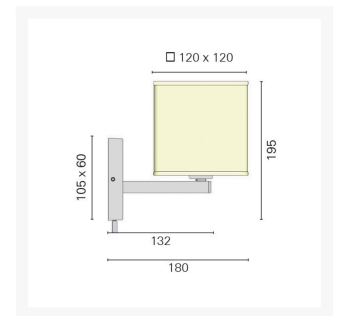

'Nath' Wall Light

£98.15

Excl. Tax: £81.79

Product Images

Short Description

- Galvanised brass base, chrome plated
- E14 bulb holder
- Fixed arm
- Self extinguishing lampshade, silk covered
- Suitable for inflammable surfaces
- Can be supplied either with or without a switch