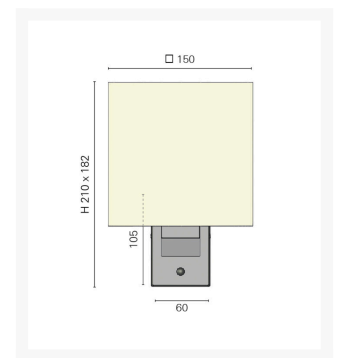

'Algol Q' Wall Light

£121.19

Excl. Tax: £100.99

Product Images

Short Description

- Galvanised brass base, chrome plated
- E14 bulb holder
- Self extinguishing lampshade, silk covered
- Suitable for inflammable surfaces
- Can be supplied either with or without a push switch

Additional Information

Weight (kg)	0.920000
Manufacturer	Foresti & Suardi
Light Element Type	E14
Wattage	12V Max. 25W, 24V Max. 50W
Input Voltage	12 / 24Vdc
IP Rating	IP20
Dimmer	No
Depth (mm)	182.00
Finish	Chrome
Fixing Dimensions	105.00mm x 60.00mm
Lampshade Colour	Ivory