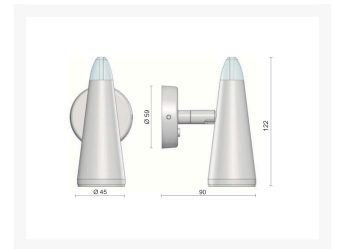

## Short Description

Solid brass reading light, chrome plated finish. Other finishes are available on request but may be subject to minimum quantity orders. Satin chrome finish pictured.

Power LED or G4 halogen

Adjustable head

Available with a red/white LED module on request

## Power Led 1

90,5 LUMEN

163 LUX ad 1 m

14° ANGLE

0.5	0.12	652
1.0	0.24	163
1.5	0.36	72
2.0	0.5	40
2.5	0.62	26
3.0	0.74	18
distance (m)	cone diameter (m)	illuminance (lx)

Half-Angle Value: 14°

## Additional Information

---

Weight (kg)	0.370000
Manufacturer	Foresti & Suardi
Installation	Surface Mounted
Lens Angle	14°
IP Rating	IP20
Dimmer	No
Bezel Size (mm)	Ø45.00
Depth (mm)	90.00
Fixing Dimensions	Ø 59.00mm