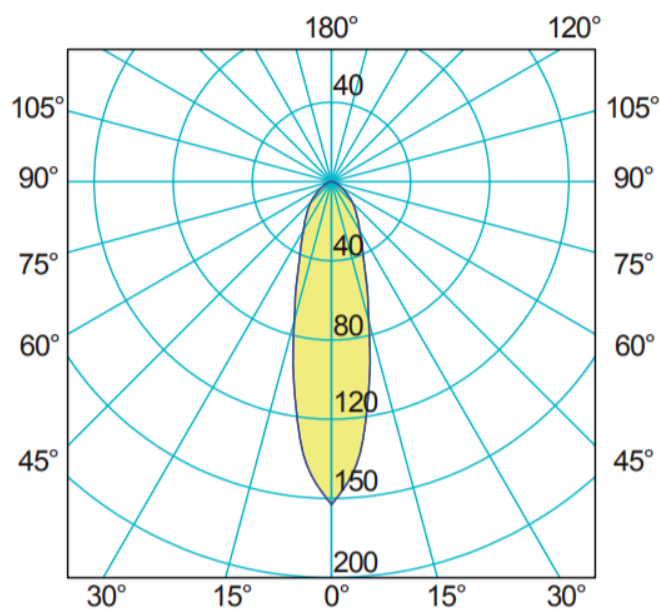

## Power Led 1

90,5 LUMEN

163 LUX ad 1 m

14° ANGLE

0.5	0.12	652
1.0	0.24	163
1.5	0.36	72
2.0	0.5	40
2.5	0.62	26
3.0	0.74	18
distance (m)	cone diameter (m)	illuminance (lx)

Half-Angle Value: 14°