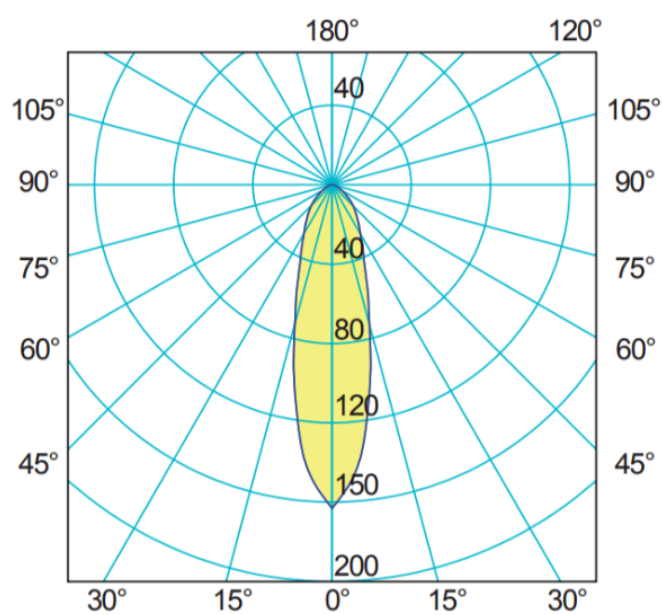

- Power LED or G4 halogen
- Adjustable head
- Available with a red/white LED module on request

Description

ARA

art./ref. 7510 / 7520

Power Led 1

90,5 LUMEN

163 LUX ad 1 m

14° ANGLE

distance (m)	cone diameter (m)	illuminance (lx)
0.5	0.12	652
1.0	0.24	163
1.5	0.36	72
2.0	0.5	40
2.5	0.62	26
3.0	0.74	18

Half-Angle Value: 14°

Additional Information

Weight (kg)	0.410000
Manufacturer	Foresti & Suardi
Installation	Surface Mounted
Lens Angle	14°
IP Rating	IP20
Dimmer	No
Depth (mm)	75.00
Fixing Dimensions	Ø 59.00mm