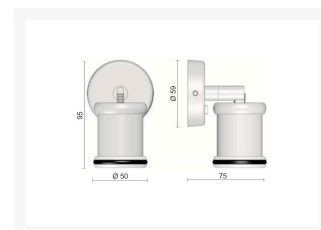

'Ara Small' Adjustable Reading Light

From
£54.12
Excl. Tax: £45.10

Product Images

Short Description

Solid brass reading light, chrome plated finish. Other finishes are available on request but may be subject to minimum quantity orders.

- Power LED or G4 halogen
- Adjustable head
- Available with a red/white LED module on request

Description

ARA

art./ref. 7510 / 7520

Power Led 1

90,5 LUMEN

163 LUX ad 1 m

14° ANGLE

0.5	0.12	652
1.0	0.24	163
1.5	0.36	72
2.0	0.5	40
2.5	0.62	26
3.0	0.74	18

distance (m) cone diameter (m) illuminance (lx)

Half-Angle Value: 14°

Additional Information

Weight (kg)	0.360000
Manufacturer	Foresti & Suardi
Installation	Surface Mounted
Lens Angle	14°
IP Rating	IP20
Dimmer	No
Depth (mm)	75.00
Fixing Dimensions	Ø 59.00mm

Product Options

Light Element Type:	Power LED
	G4 Halogen
Finish:	Chrome
	Satin Chrome