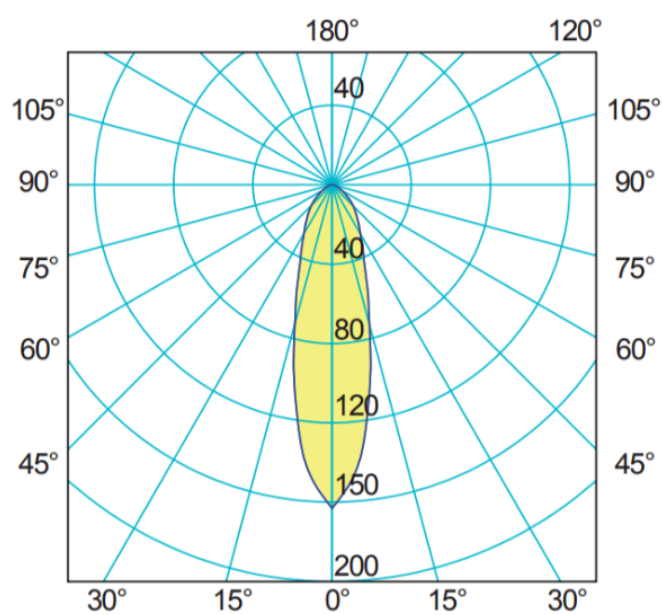

- Power LED or G4 halogen
- Adjustable head
- Available with a red/white LED module on request

Description

ARA

art./ref. 7510 / 7520

Power Led 1

90,5 LUMEN

163 LUX ad 1 m

14° ANGLE

0.5	0.12	652
1.0	0.24	163
1.5	0.36	72
2.0	0.5	40
2.5	0.62	26
3.0	0.74	18

distance (m) cone diameter (m) illuminance (lx)

Half-Angle Value: 14°

Additional Information

Weight (kg)	0.360000
Manufacturer	Foresti & Suardi
Installation	Surface Mounted
Lens Angle	14°
IP Rating	IP20
Dimmer	No
Depth (mm)	75.00
Fixing Dimensions	Ø 59.00mm